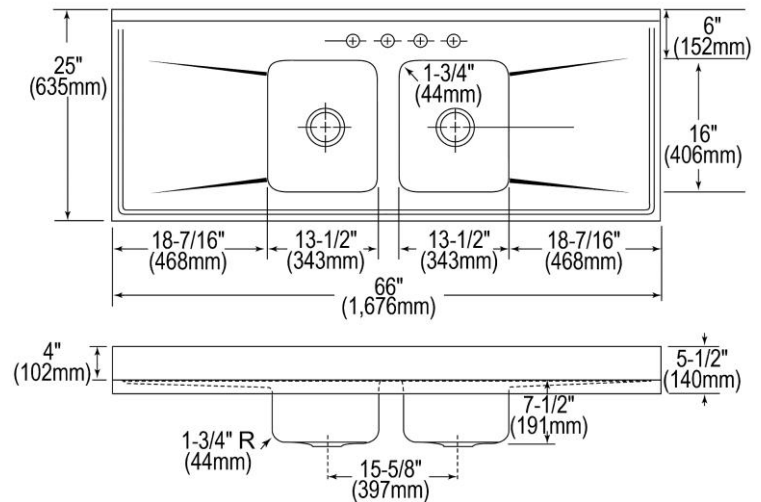

PRODUCT SPECIFICATIONS

Elkay Lustertone Stainless Steel 66" x 25" x 7-1/2", Equal Double Bowl Sink Top Sink. Sink is manufactured from 18 gauge 304 Stainless Steel with a Lustrous Satin finish, Center drain placement, and Full spray sides and bottom.

Installation Type:	Sink Top
Material:	304 Stainless Steel
Special Features:	Drainboard
Finish:	Lustrous Satin
Gauge:	18
Sound Deadening:	Full spray sides and bottom
Number of Bowls:	2
Sink Dimensions:	66" x 25" x 7-1/2"
Bowl 1 Dimensions:	13-1/2" x 16" x 7-1/2"
Bowl 2 Dimensions:	13-1/2" x 16" x 7-1/2"
Drain Size:	3-1/2" (89mm)
Drain Location:	Center
Minimum Cabinet Size:	66"
Mounting Hardware:	Not Included

Hole Drilling Configurations:

1-1/2" (38mm) Diameter Faucet Holes on 4" (102mm) Centers

OPTIONAL ACCESSORIES

Cutting Board:	CB1613, CB1713, CBR1316, CBS1316
Drain:	LK99
Rinsing Basket:	LKWRB1318SS, LKWERBSS
Sinkmate:	LKSM17, LKSMHOOK, LKSMSPONGE, LKSMHSL

[Clean and Care Manual \(PDF\)](#)
[Limited Lifetime Warranty \(PDF\)](#)

1-1/2" (38mm) Diameter Faucet Holes on 4" (102mm) Centers

PART: _____ QTY: _____

PROJECT: _____

CONTACT: _____

DATE: _____

NOTES: _____