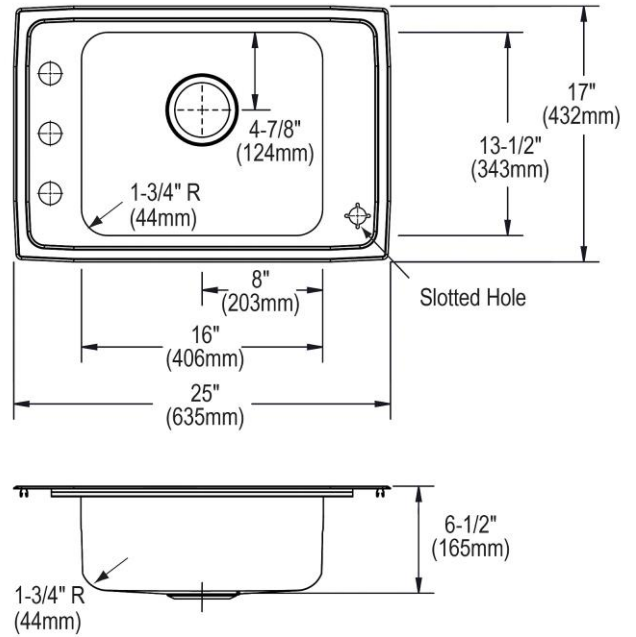

Installation Type:	Top Mount
Material:	304 Stainless Steel
Finish:	Lustertone
Gauge:	18
Sound Deadening:	Full spray sides and bottom
Number of Bowls:	1
Sink Dimensions:	25" x 17" x 6-1/2"
Bowl 1 Dimensions:	16" x 13-1/2" x 6-3/8"
Drain Size:	3-1/2" (89mm)
Drain Location:	Rear Center
Minimum Cabinet Size:	30"
Mounting Hardware:	Part # 64090012 included for countertops up to 3/4" (19mm) thick
Cutout Template #:	1000001246

Template is available for download at [elkay.com](#)

Cutout Dimensions for Top Mount Installation:

24-3/8" x 16-3/8" (619mm x 416mm) with 1-1/2" (38mm) corner radius

This sink is compliant to ADA and ANSI/ICC A117.1 accessibility requirements when installed according to the requirements outlined in these standards.

Similar models are available with: Quick-Clip Mounting System, additional ADA depths

PART: _____ QTY: _____

PROJECT: _____

CONTACT: _____

DATE: _____

NOTES: _____

APPROVAL: _____

In keeping with our policy of continuing product improvement, Elkay reserves the right to change product specifications without notice. Please visit [elkay.com](#) for the most current version of Elkay product specification sheets. This specification describes an Elkay product with design, quality, and functional benefits to the user. When making a comparison of other producers' offerings, be certain these features are not overlooked.

Elkay Lustertone Stainless Steel 25" x 17" x 6-1/2"
Single Bowl Top Mount Classroom Sink + Faucet/Bubbler Kit
Model(s) DRKAD251765C

1-1/2" (38mm) Diameter Faucet Holes on 4" (102mm) Centers
1-1/8" (29mm) Diameter Slotted Hole