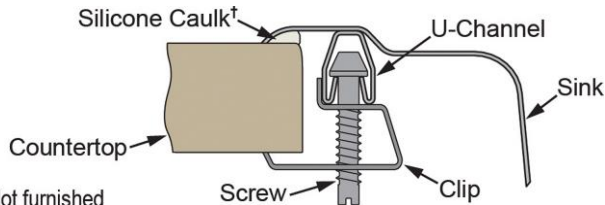

Installation Type:	Top Mount
Material:	304 Stainless Steel
Finish:	Lustertone
Gauge:	18
Sound Deadening:	Full spray sides and bottom
Number of Bowls:	1
Sink Dimensions:	25" x 17" x 6-1/2"
Bowl 1 Dimensions:	16" x 13-1/2" x 6-3/8"
Drain Size:	3-1/2" (89mm)
Drain Location:	Rear Center
Minimum Cabinet Size:	30"
Mounting Hardware:	Part # 64090012 included for countertops up to 3/4" (19mm) thick
Cutout Template #:	1000001246

Template is available for download at [elkay.com](#)

Cutout Dimensions for Top Mount Installation:

24-3/8" x 16-3/8" (619mm x 416mm) with 1-1/2" (38mm) corner radius

This sink is compliant to ADA and ANSI/ICC A117.1 accessibility requirements when installed according to the requirements outlined in these standards.

Installation Profile:

OPTIONAL ACCESSORIES

Hardware:	LK364, LK463
Sinkmate:	LKSM17, LKSMHOOK, LKSMSPONGE, LKSMHSL

Included with Product: LKD2439C faucet, LK1141A bubbler, LK35 strainer

AMERICAN PRIDE. A LIFETIME TRADITION. Like your family, the Elkay family has values and traditions that endure. For almost a century, Elkay has been a family-owned and operated company, providing thousands of jobs that support our families and communities.