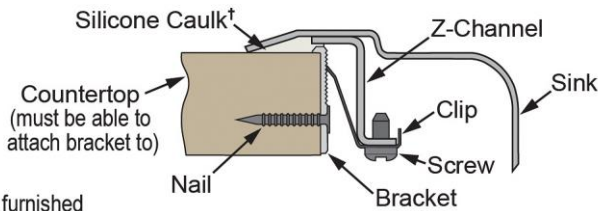

Installation Type:	Top Mount
Material:	304 Stainless Steel
Special Features:	Quick-Clip Mounting System
Finish:	Lustrous Highlighted Satin
Gauge:	18
Sound Deadening:	Full spray sides and bottom
Number of Bowls:	1
Sink Dimensions:	25" x 17" x 5-1/2"
Bowl 1 Dimensions:	16" x 13-1/2" x 5-3/8"
Drain Size:	3-1/2" (89mm)
Drain Location:	Rear Center
Minimum Cabinet Size:	30"
Mounting Hardware:	Included for 3/4" (19mm) countertop
Cutout Template #:	1000001246

Template is available for download at [elkay.com](#)

Cutout Dimensions for Top Mount Installation:

24-3/8" x 16-3/8" (619mm x 416mm) with 1-1/2" (38mm) corner radius

This sink is compliant to ADA and ANSI/ICC A117.1 accessibility requirements when installed according to the requirements outlined in these standards.

Installation Profile:

†Not furnished

OPTIONAL ACCESSORIES

Sinkmate:	LKSM17, LKSMHOOK, LKSMSPONGE, LKSMHSL
------------------	--

Included with Product: LKD2439C faucet,
LK1141A bubbler,
LK35 strainer

AMERICAN PRIDE. A LIFETIME TRADITION.
Like your family, the Elkay family has values and traditions that endure. For almost a century, Elkay has been a family-owned and operated company, providing thousands of jobs that support our families and communities.