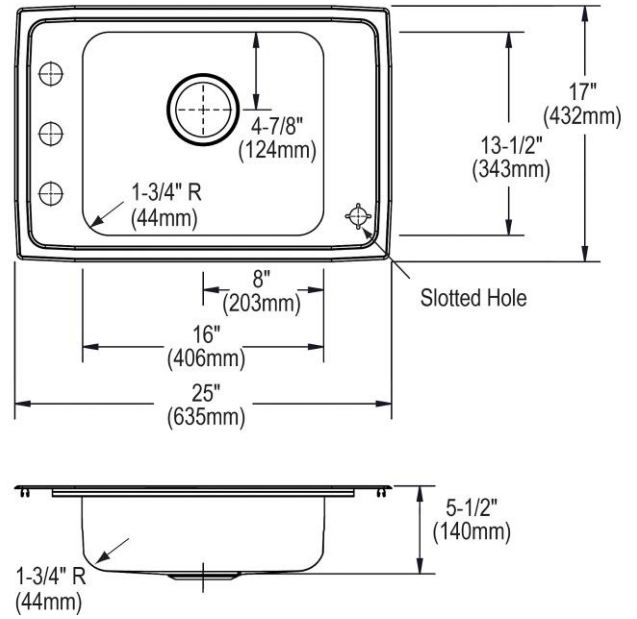

Installation Type:	Top Mount
Material:	304 Stainless Steel
Special Features:	Quick-Clip Mounting System
Finish:	Lustrous Highlighted Satin
Gauge:	18
Sound Deadening:	Full spray sides and bottom
Number of Bowls:	1
Sink Dimensions:	25" x 17" x 5-1/2"
Bowl 1 Dimensions:	16" x 13-1/2" x 5-3/8"
Drain Size:	3-1/2" (89mm)
Drain Location:	Rear Center
Minimum Cabinet Size:	30"
Mounting Hardware:	Included for 3/4" (19mm) countertop
Cutout Template #:	1000001246

Template is available for download at [elkay.com](#)

Cutout Dimensions for Top Mount Installation:

24-3/8" x 16-3/8" (619mm x 416mm) with 1-1/2" (38mm) corner radius

This sink is compliant to ADA and ANSI/ICC A117.1 accessibility requirements when installed according to the requirements outlined in these standards.

Elkay Lustertone Stainless Steel 25" x 17" x 5-1/2"
Single Bowl Top Mount Classroom Sink + Faucet/Bubbler Kit
Model(s) DRKADQ251755C

1-1/2" (38mm) Diameter Faucet Holes on 4" (102mm) Centers
1-1/8" (29mm) Diameter Slotted Hole