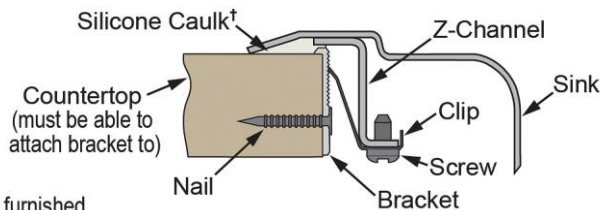

Installation Type:	Top Mount
Material:	304 Stainless Steel
Special Features:	Quick-Clip Mounting System
Finish:	Lustertone
Gauge:	18
Sound Deadening:	Full spray sides and bottom
Number of Bowls:	1
Sink Dimensions:	25" x 17" x 4-1/2"
Bowl 1 Dimensions:	16" x 13-1/2" x 4-3/8"
Drain Size:	3-1/2" (89mm)
Drain Location:	Rear Center
Minimum Cabinet Size:	30"
Mounting Hardware:	Included for 3/4" (19mm) countertop
Cutout Template #:	1000001246

Template is available for download at [elkay.com](#)

Cutout Dimensions for Top Mount Installation:

24-3/8" x 16-3/8" (619mm x 416mm) with 1-1/2" (38mm) corner radius

This sink is compliant to ADA and ANSI/ICC A117.1 accessibility requirements when installed according to the requirements outlined in these standards.

Installation Profile:

OPTIONAL ACCESSORIES

Sinkmate:	LKSM17, LKSMHOOK, LKSMSPONGE, LKSMHSL
------------------	---------------------------------------

Included with Product: LKD2439C faucet, LK1141A bubbler, LK35 strainer