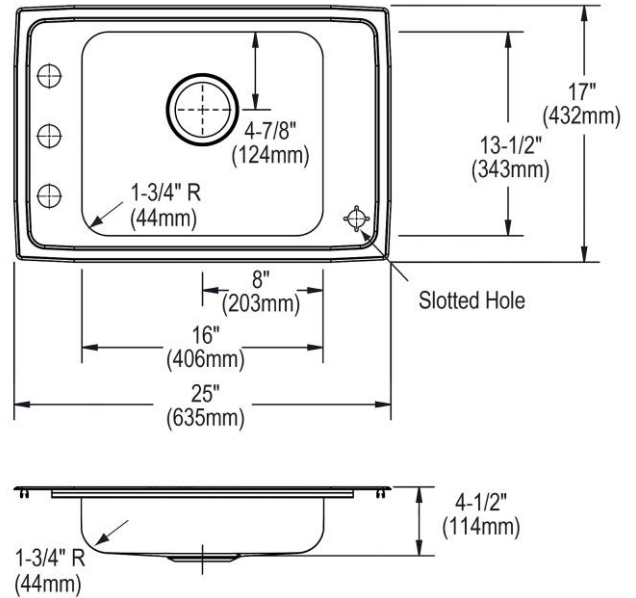

Installation Type:	Top Mount
Material:	304 Stainless Steel
Special Features:	Quick-Clip Mounting System
Finish:	Lustertone
Gauge:	18
Sound Deadening:	Full spray sides and bottom
Number of Bowls:	1
Sink Dimensions:	25" x 17" x 4-1/2"
Bowl 1 Dimensions:	16" x 13-1/2" x 4-3/8"
Drain Size:	3-1/2" (89mm)
Drain Location:	Rear Center
Minimum Cabinet Size:	30"
Mounting Hardware:	Included for 3/4" (19mm) countertop
Cutout Template #:	1000001246

Template is available for download at [elkay.com](#)

Cutout Dimensions for Top Mount Installation:

24-3/8" x 16-3/8" (619mm x 416mm) with 1-1/2" (38mm) corner radius

This sink is compliant to ADA and ANSI/ICC A117.1 accessibility requirements when installed according to the requirements outlined in these standards.

Elkay Lustertone Stainless Steel 25" x 17" x 4-1/2"
Single Bowl Top Mount Classroom Sink + Faucet/Bubbler Kit
Model(s) DRKADQ251745C

1-1/2" (38mm) Diameter Faucet Holes on 4" (102mm) Centers
1-1/8" (29mm) Diameter Slotted Hole