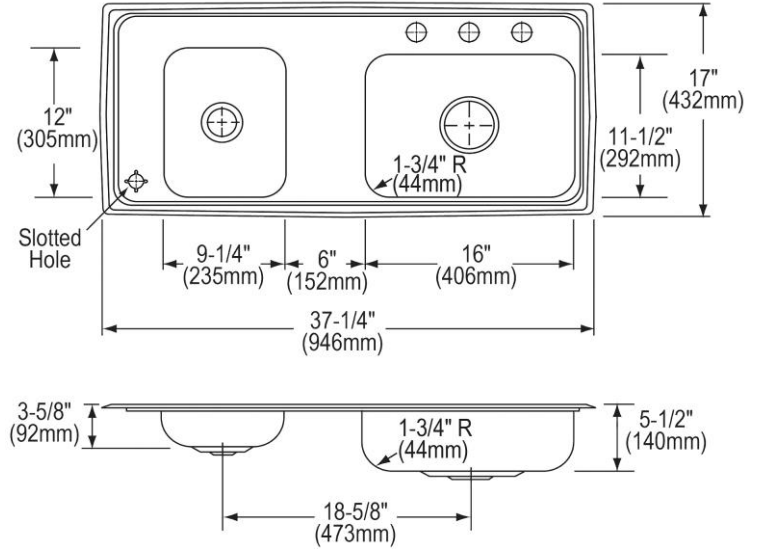

<b>Installation Type:</b>	Top Mount
<b>Material:</b>	304 Stainless Steel
<b>Special Features:</b>	Quick-Clip Mounting System
<b>Finish:</b>	Lustertone
<b>Gauge:</b>	18
<b>Sound Deadening:</b>	Full spray sides and bottom
<b>Number of Bowls:</b>	2
<b>Sink Dimensions:</b>	37-1/4" x 17" x 5-1/2"
<b>Bowl 1 Dimensions:</b>	9-1/4" x 12" x 3-1/2"
<b>Bowl 2 Dimensions:</b>	16" x 11-1/2" x 5-3/8"
<b>Drain Size:</b>	2" (51mm), 3-1/2" (89mm)
<b>Drain Location:</b>	Center
<b>Minimum Cabinet Size:</b>	42"
<b>Mounting Hardware:</b>	Included for 3/4" (19mm) countertop
<b>Cutout Template #:</b>	<a href="#">100000735</a>

Template is available for download at [elkay.com](#)

**Cutout Dimensions for Top Mount Installation:**

36-5/8" x 16-3/8" (930mm x 416mm) with 1-1/2" (38mm) corner radius

This sink is compliant to ADA and ANSI/ICC A117.1 accessibility requirements when installed according to the requirements outlined in these standards.

Elkay Lustertone Stainless Steel 37-1/4" x 17" x 5-1/2"  
Double Bowl Top Mount Classroom Sink + Faucet/Bubbler Kit  
**Model(s) DRKADQ371755LC**

1-1/2" (38mm) Diameter Faucet Holes on 4" (102mm) Centers

1-1/8" (29mm) Diameter Slotted Hole

*In keeping with our policy of continuing product improvement, Elkay reserves the right to change product specifications without notice. Please visit [elkay.com](http://elkay.com) for the most current version of Elkay product specification sheets. This specification describes an Elkay product with design, quality, and functional benefits to the user. When making a comparison of other producers' offerings, be certain these features are not overlooked.*