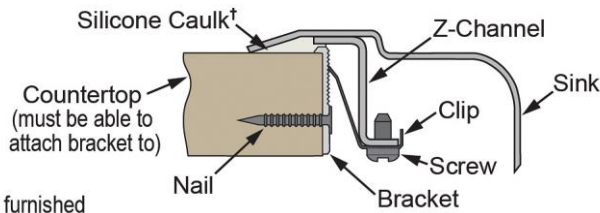

<b>Installation Type:</b>	Top Mount
<b>Material:</b>	304 Stainless Steel
<b>Special Features:</b>	Quick-Clip Mounting System
<b>Finish:</b>	Lustertone
<b>Gauge:</b>	18
<b>Sound Deadening:</b>	Full spray sides and bottom
<b>Number of Bowls:</b>	2
<b>Sink Dimensions:</b>	37-1/4" x 17" x 5-1/2"
<b>Bowl 1 Dimensions:</b>	9-1/4" x 12" x 3-1/2"
<b>Bowl 2 Dimensions:</b>	16" x 11-1/2" x 5-3/8"
<b>Drain Size:</b>	2" (51mm), 3-1/2" (89mm)
<b>Drain Location:</b>	Center
<b>Minimum Cabinet Size:</b>	42"
<b>Mounting Hardware:</b>	Included for 3/4" (19mm) countertop
<b>Cutout Template #:</b>	<a href="#">100000735</a>

Template is available for download at [elkay.com](#)

**Cutout Dimensions for Top Mount Installation:**

36-5/8" x 16-3/8" (930mm x 416mm) with 1-1/2" (38mm) corner radius

This sink is compliant to ADA and ANSI/ICC A117.1 accessibility requirements when installed according to the requirements outlined in these standards.

**Installation Profile:**

†Not furnished

**OPTIONAL ACCESSORIES**

<b>Sinkmate:</b>	LKSM17, LKSMHOOK, LKSMSPONGE, LKSMHSL
------------------	---------------------------------------

**Included with Product:** One LKD2439C faucet, one LK1141A bubbler, one LK35 strainer, one LK8 drain fitting