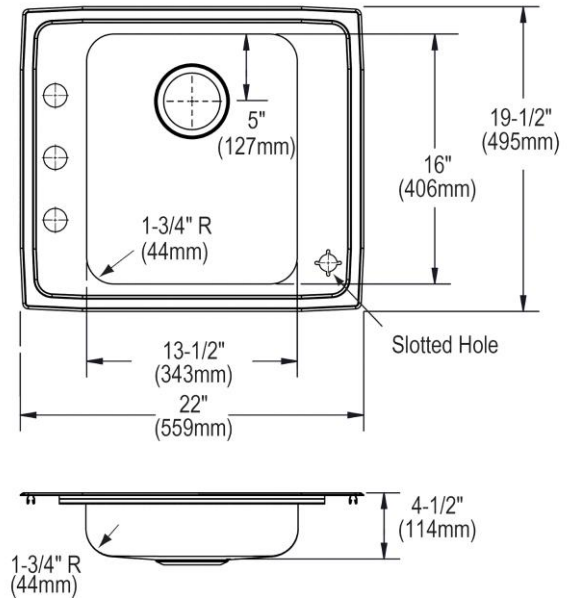

Installation Type:	Top Mount
Material:	304 Stainless Steel
Special Features:	Quick-Clip Mounting System
Finish:	Lustertone
Gauge:	18
Sound Deadening:	Full spray sides and bottom
Number of Bowls:	1
Sink Dimensions:	22" x 19-1/2" x 4-1/2"
Bowl 1 Dimensions:	13-1/2" x 16" x 4-3/8"
Drain Size:	3-1/2" (89mm)
Drain Location:	Rear Center
Minimum Cabinet Size:	27"
Mounting Hardware:	Included for 3/4" (19mm) countertop
Cutout Template #:	1000001255

Template is available for download at [elkay.com](#)

Cutout Dimensions for Top Mount Installation:

21-3/8" x 18-7/8" (543mm x 479mm) with 1-1/2" (38mm) corner radius

This sink is compliant to ADA and ANSI/ICC A117.1 accessibility requirements when installed according to the requirements outlined in these standards.

Similar models are available with: additional ADA depths,
U Channel mounting system

PART: _____ QTY: _____

PROJECT: _____

CONTACT: _____

DATE: _____

NOTES: _____

APPROVAL: _____

In keeping with our policy of continuing product improvement, Elkay reserves the right to change product specifications without notice. Please visit [elkay.com](#) for the most current version of Elkay product specification sheets. This specification describes an Elkay product with design, quality, and functional benefits to the user. When making a comparison of other producers' offerings, be certain these features are not overlooked.

Elkay Lustertone Stainless Steel 22" x 19-1/2" x 4-1/2"
Single Bowl Top Mount Classroom Sink + Faucet/Bubbler Kit
Model(s) DRKADQ222045C

1-1/2" (38mm) Diameter Faucet Holes on 4" (102mm) Centers
1-1/8" (29mm) Diameter Slotted Hole