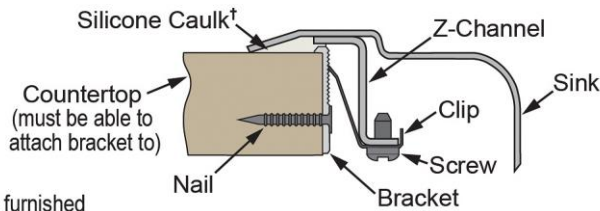

Installation Type:	Top Mount
Material:	304 Stainless Steel
Special Features:	Quick-Clip Mounting System
Finish:	Lustertone
Gauge:	18
Sound Deadening:	Full spray sides and bottom
Number of Bowls:	1
Sink Dimensions:	22" x 19-1/2" x 4-1/2"
Bowl 1 Dimensions:	13-1/2" x 16" x 4-3/8"
Drain Size:	3-1/2" (89mm)
Drain Location:	Rear Center
Minimum Cabinet Size:	27"
Mounting Hardware:	Included for 3/4" (19mm) countertop
Cutout Template #:	1000001255

Template is available for download at [elkay.com](#)

Cutout Dimensions for Top Mount Installation:

21-3/8" x 18-7/8" (543mm x 479mm) with 1-1/2" (38mm) corner radius

This sink is compliant to ADA and ANSI/ICC A117.1 accessibility requirements when installed according to the requirements outlined in these standards.

Installation Profile:

†Not furnished

OPTIONAL ACCESSORIES

Sinkmate:	LKSM17, LKSMHOOK, LKSMSPONGE, LKSMHSL
------------------	--

Included with Product: LKD2439C faucet,
LK1141A bubbler,
LK35 strainer

AMERICAN PRIDE. A LIFETIME TRADITION.
Like your family, the Elkay family has values and traditions that endure. For almost a century, Elkay has been a family-owned and operated company, providing thousands of jobs that support our families and communities.