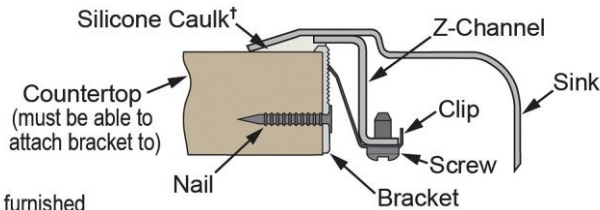

<b>Installation Type:</b>	Top Mount
<b>Material:</b>	304 Stainless Steel
<b>Special Features:</b>	Quick-Clip Mounting System
<b>Finish:</b>	Lustertone
<b>Gauge:</b>	18
<b>Sound Deadening:</b>	Full spray sides and bottom
<b>Number of Bowls:</b>	1
<b>Sink Dimensions:</b>	22" x 19-1/2" x 4"
<b>Bowl 1 Dimensions:</b>	13-1/2" x 16" x 3-7/8"
<b>Drain Size:</b>	3-1/2" (89mm)
<b>Drain Location:</b>	Rear Center
<b>Minimum Cabinet Size:</b>	27"
<b>Mounting Hardware:</b>	Included for 3/4" (19mm) countertop
<b>Cutout Template #:</b>	<a href="#">1000001255</a>

Template is available for download at [elkay.com](#)

**Cutout Dimensions for Top Mount Installation:**

21-3/8" x 18-7/8" (543mm x 479mm) with 1-1/2" (38mm) corner radius

This sink is compliant to ADA and ANSI/ICC A117.1 accessibility requirements when installed according to the requirements outlined in these standards.

**Installation Profile:**

**OPTIONAL ACCESSORIES**

<b>Sinkmate:</b>	LKSM17, LKSMHOOK, LKSMSPONGE, LKSMHSL
------------------	--

**Included with Product:** LKD2439C faucet,  
LK1141A bubbler,  
LK35 strainer