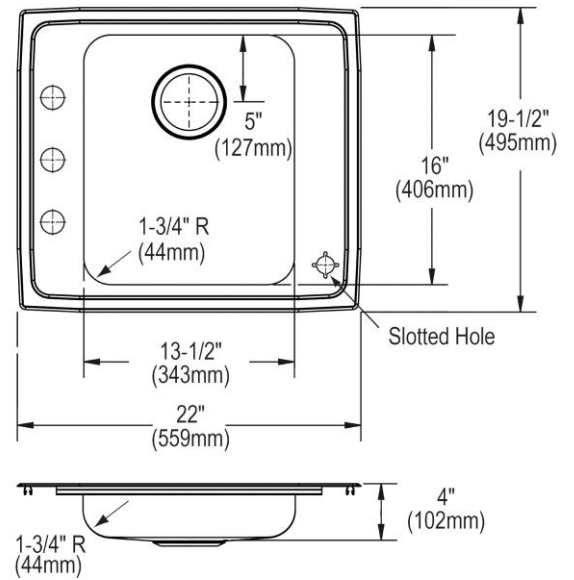

<b>Installation Type:</b>	Top Mount
<b>Material:</b>	304 Stainless Steel
<b>Special Features:</b>	Quick-Clip Mounting System
<b>Finish:</b>	Lustertone
<b>Gauge:</b>	18
<b>Sound Deadening:</b>	Full spray sides and bottom
<b>Number of Bowls:</b>	1
<b>Sink Dimensions:</b>	22" x 19-1/2" x 4"
<b>Bowl 1 Dimensions:</b>	13-1/2" x 16" x 3-7/8"
<b>Drain Size:</b>	3-1/2" (89mm)
<b>Drain Location:</b>	Rear Center
<b>Minimum Cabinet Size:</b>	27"
<b>Mounting Hardware:</b>	Included for 3/4" (19mm) countertop
<b>Cutout Template #:</b>	<a href="#">1000001255</a>

Template is available for download at [elkay.com](#)

**Cutout Dimensions for Top Mount Installation:**

21-3/8" x 18-7/8" (543mm x 479mm) with 1-1/2" (38mm) corner radius

This sink is compliant to ADA and ANSI/ICC A117.1 accessibility requirements when installed according to the requirements outlined in these standards.

Elkay Lustertone Stainless Steel 22" x 19-1/2" x 4"  
Single Bowl Top Mount Classroom Sink + Faucet/Bubbler Kit  
**Model(s) DRKADQ222040C**

1-1/2" (38mm) Diameter Faucet Holes on 4" (102mm) Centers  
1-1/8" (29mm) Diameter Slotted Hole