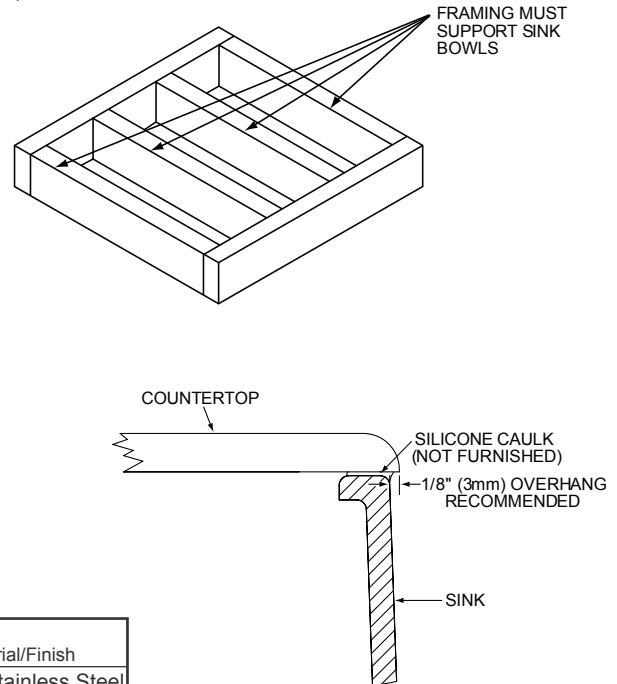

DESIGN FEATURES

Bowl Depth: 7-5/8" (194mm).

Material: Fine fireclay with porcelain glaze. Top of rim is unglazed.

Color Options: Gloss White (WH) or Matte Terra Cotta (TC).

OTHER

Drain Opening: 3-1/2" (89mm).

Note: All Elkay undermount sinks are designed to affix to the underside of any solid surface countertop.

Installation: Support frame under sink (not furnished) is necessary.

Sink complies with ASME A112.19.2-2008/CSA B45.1-08.

Model SWU1515

SINK DIMENSIONS*

Model Number	Overall			Inside Bowl			Drain Opening	Cutout in Countertop	Minimum Cabinet Size
	L	W	D	L	W	D			
SWU1515	17 ⁵ / ₈ (448mm)	17 ⁵ / ₈ (448mm)	8 ¹ / ₂ (216mm)	15 (381mm)	15 (381mm)	7 ⁵ / ₈ (194mm)	3 ¹ / ₂ (89mm)	Use sink as template	21 (533mm)

*Length is left to right. Width is front to back.

Due to the manufacturing process, the sink dimensions are approximate and may vary. No cutout templates available.

OPTIONAL ACCESSORIES*

Model Number	Description	Overall			Material/Finish
		L	W	Depth/Thickness	
LK99	Drain	Fits 3 ¹ / ₂ " (89mm) Drain Opening			Polished Stainless Steel
LKD35CW	Drain	Fits 3 ¹ / ₂ " (89mm) Drain Opening			Polymer/Cameo White
LKS35CW	Drain	Fits 3 ¹ / ₂ " (89mm) Drain Opening			Polymer/Cameo White
LKSWOBG1515SS	Bottom grid	13 ¹¹ / ₁₆ (348mm)	13 ¹¹ / ₁₆ (348mm)	1 ¹ / ₄ (32mm)	Polished Stainless Steel
LKWEOBG1515SS	Bottom grid	13 ¹¹ / ₁₆ (348mm)	13 ¹¹ / ₁₆ (348mm)	1 ¹ / ₄ (32mm)	Polished Stainless Steel