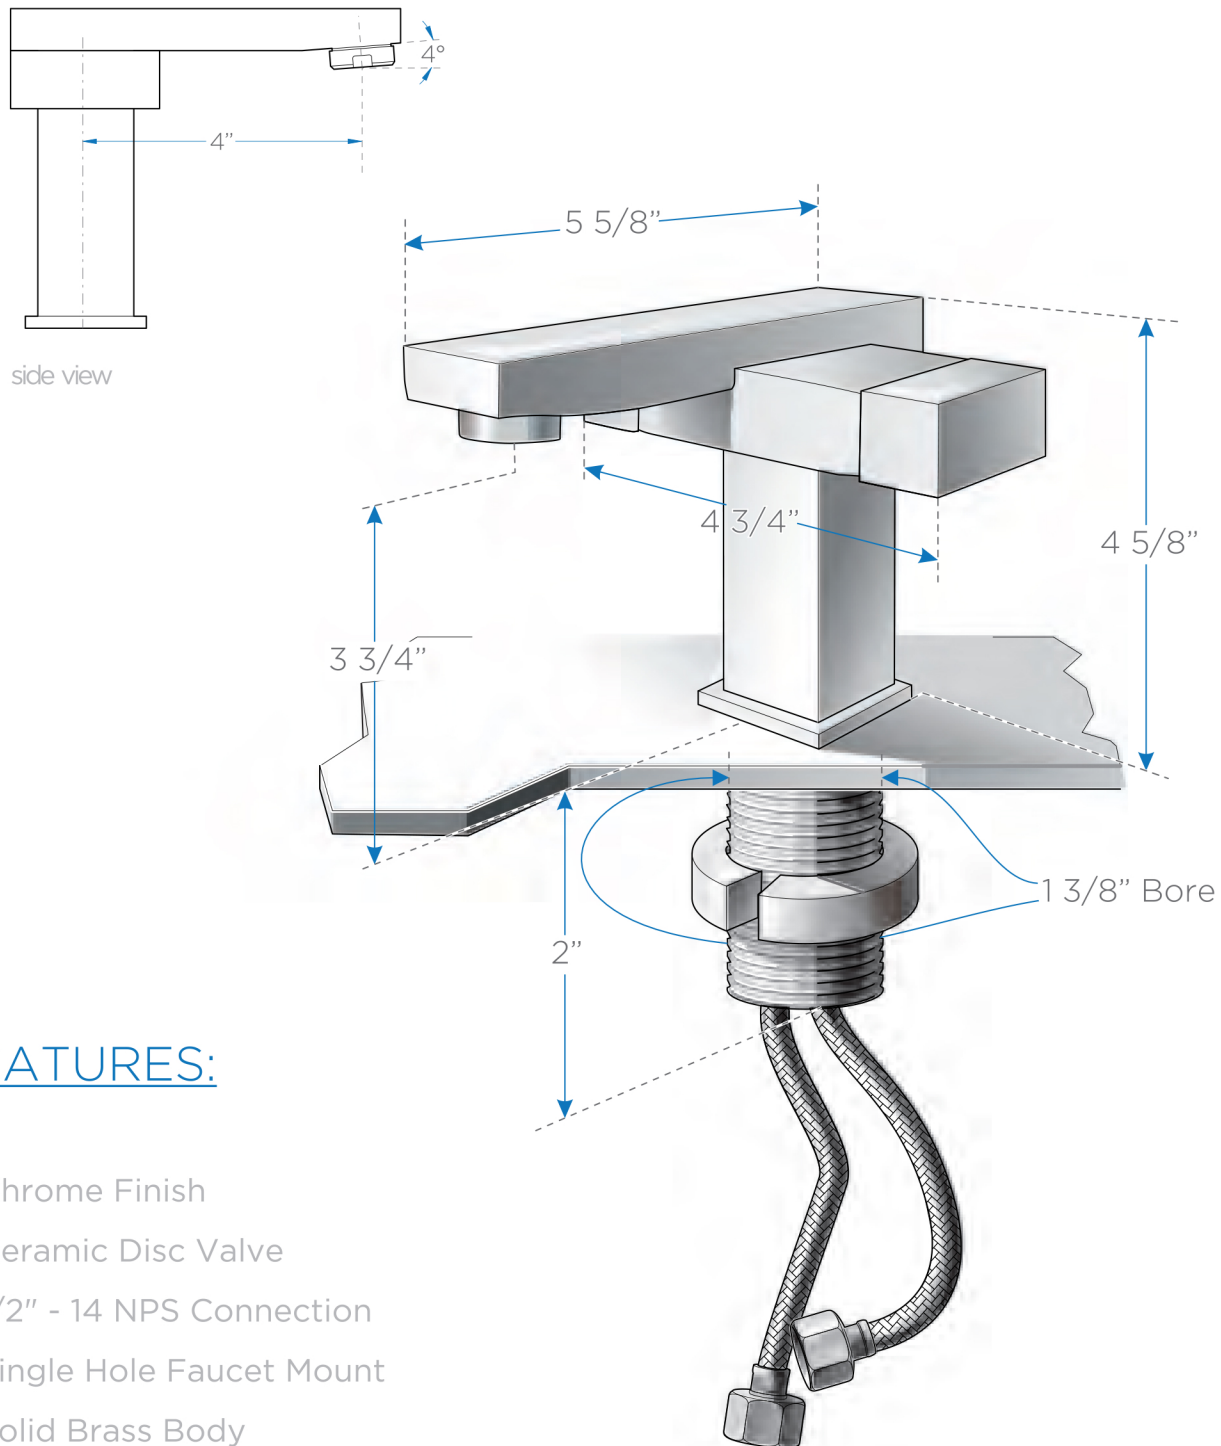

# ORBA

FFT1051CH

## Single Hole Mount Bathroom Vanity Faucet

### FEATURES:

- Chrome Finish
- Ceramic Disc Valve
- 1/2" - 14 NPS Connection
- Single Hole Faucet Mount
- Solid Brass Body

**BOX DIMENSIONS: L8" W6 1/2" H5 1/2" G.W.5LB**