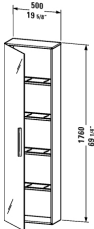

Vero Tall cabinet # VE1175 L/R

| < 19 5/8" Inch > |

| Tall cabinet | Dimension | Weight | Order number |
|---|-------------------|--------|--------------|
| 1 double-sided mirror door, 4 glass shelves with Aluminum brackets | | | |
| Colors | | | |
| M03 Jade High Gloss Lacquer M10 Apricot Pearl High Gloss Lacquer M12 Brushed Oak (Real wood veneer) M13 American Walnut (Real wood veneer) M14 Terra (Decor) M18 White Matt M20 VSG Picto White M22 White High Gloss (Decor) M27 White Lilac High Gloss Lacquer M31 Pine Silver (Decor) M38 Dolomiti Grey High Gloss Lacquer M40 Black High Gloss Lacquer M43 Basalt Matt (Decor) M47 Stone Blue High Gloss Lacquer M49 Graphite Matt (Decor) M51 Pine Terra (Decor) M52 European Oak (Decor) M53 Chestnut Dark (Decor) M61 Olive Brown High Gloss Lacquer M69 Brushed Walnut (Real wood veneer) M71 Mediterranean Oak (Real wood veneer) M72 Brushed Dark Oak (Real wood veneer) M73 Ticino Cherry Tree (Decor) M75 Linen (Decor) M79 Natural Walnut (Decor) M85 White High Gloss Lacquer M86 Cappuccino High Gloss Lacquer M87 White Lilac Satin Matt Lacquer M89 Flannel Grey High Gloss Lacquer M90 Flannel Grey Satin Matt Lacquer | | | |
| Variant | | | |
| | 19 5/8" x 9" Inch | | VE1175 L/R |
| Infobox | | | |
| Required specification for ordering: - Hinges left (L) or right (R) | | | |

All drawings contain the necessary measurements which are subject to standard tolerances. They are stated in inch & mm and are non-binding. Exact measurements, in particular for customized installation scenarios, can only be taken from the finished ceramic piece.