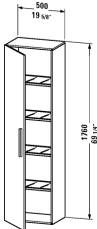

**Vero Tall cabinet # VE1166 L/R**

| < 19 5/8" Inch > |

Tall cabinet	Dimension	Weight	Order number
1 wooden door, 4 glass shelves with Aluminum brackets			
<b>Colors</b>			
M03 Jade High Gloss Lacquer M10 Apricot Pearl High Gloss Lacquer M12 Brushed Oak (Real wood veneer) M13 American Walnut (Real wood veneer) M14 Terra (Decor) M18 White Matt M20 VSG Picto White M22 White High Gloss (Decor) M27 White Lilac High Gloss Lacquer M31 Pine Silver (Decor) M38 Dolomiti Grey High Gloss Lacquer M40 Black High Gloss Lacquer M43 Basalt Matt (Decor) M47 Stone Blue High Gloss Lacquer M49 Graphite Matt (Decor) M51 Pine Terra (Decor) M52 European Oak (Decor) M53 Chestnut Dark (Decor) M61 Olive Brown High Gloss Lacquer M69 Brushed Walnut (Real wood veneer) M71 Mediterranean Oak (Real wood veneer) M72 Brushed Dark Oak (Real wood veneer) M73 Ticino Cherry Tree (Decor) M79 Natural Walnut (Decor) M85 White High Gloss Lacquer M86 Cappuccino High Gloss Lacquer M87 White Lilac Satin Matt Lacquer M89 Flannel Grey High Gloss Lacquer M90 Flannel Grey Satin Matt Lacquer			
<b>Variant</b>			
	19 5/8" x 14 1/8" Inch		VE1166 L/R
<b>Infobox</b>			
Required specification for ordering: - Hinges left (L) or right (R)			

*All drawings contain the necessary measurements which are subject to standard tolerances. They are stated in inch & mm and are non-binding. Exact measurements, in particular for customized installation scenarios, can only be taken from the finished ceramic piece.*