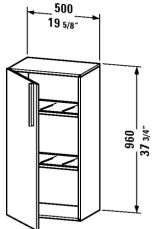

Vero Semi-tall cabinet # VE1156 L/R

| < 19 5/8" Inch > |

Semi-tall cabinet	Dimension	Weight	Order number
1 wooden door, 2 glass shelves with Aluminum brackets			
Colors			
M03 Jade High Gloss Lacquer M10 Apricot Pearl High Gloss Lacquer M12 Brushed Oak (Real wood veneer) M13 American Walnut (Real wood veneer) M14 Terra (Decor) M18 White Matt M20 VSG Picto White M22 White High Gloss (Decor) M27 White Lilac High Gloss Lacquer M31 Pine Silver (Decor) M38 Dolomiti Grey High Gloss Lacquer M40 Black High Gloss Lacquer M43 Basalt Matt (Decor) M47 Stone Blue High Gloss Lacquer M49 Graphite Matt (Decor) M51 Pine Terra (Decor) M52 European Oak (Decor) M53 Chestnut Dark (Decor) M61 Olive Brown High Gloss Lacquer M69 Brushed Walnut (Real wood veneer) M71 Mediterranean Oak (Real wood veneer) M72 Brushed Dark Oak (Real wood veneer) M73 Ticino Cherry Tree (Decor) M79 Natural Walnut (Decor) M85 White High Gloss Lacquer M86 Cappuccino High Gloss Lacquer M87 White Lilac Satin Matt Lacquer M89 Flannel Grey High Gloss Lacquer M90 Flannel Grey Satin Matt Lacquer			
Variant			
	19 5/8" x 14 1/8" Inch		VE1156 L/R
Infobox			
Required specification for ordering: - Hinges left (L) or right (R)			

All drawings contain the necessary measurements which are subject to standard tolerances. They are stated in inch & mm and are non-binding. Exact measurements, in particular for customized installation scenarios, can only be taken from the finished ceramic piece.