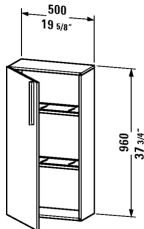

Vero Semi-tall cabinet # VE1155 L/R

| < 19 5/8" Inch > |

Semi-tall cabinet	Dimension	Weight	Order number
1 wooden door, 2 glass shelves with Aluminum brackets			
Colors			
M03 Jade High Gloss Lacquer M10 Apricot Pearl High Gloss Lacquer M12 Brushed Oak (Real wood veneer) M13 American Walnut (Real wood veneer) M14 Terra (Decor) M18 White Matt M20 VSG Picto White M22 White High Gloss (Decor) M27 White Lilac High Gloss Lacquer M31 Pine Silver (Decor) M38 Dolomiti Grey High Gloss Lacquer M40 Black High Gloss Lacquer M43 Basalt Matt (Decor) M47 Stone Blue High Gloss Lacquer M49 Graphite Matt (Decor) M51 Pine Terra (Decor) M52 European Oak (Decor) M53 Chestnut Dark (Decor) M61 Olive Brown High Gloss Lacquer M69 Brushed Walnut (Real wood veneer) M71 Mediterranean Oak (Real wood veneer) M72 Brushed Dark Oak (Real wood veneer) M73 Ticino Cherry Tree (Decor) M79 Natural Walnut (Decor) M85 White High Gloss Lacquer M86 Cappuccino High Gloss Lacquer M87 White Lilac Satin Matt Lacquer M89 Flannel Grey High Gloss Lacquer M90 Flannel Grey Satin Matt Lacquer			
Variant			
	19 5/8" x 9 1/2" Inch		VE1155 L/R
Infobox			
Required specification for ordering: - Hinges left (L) or right (R)			

All drawings contain the necessary measurements which are subject to standard tolerances. They are stated in inch & mm and are non-binding. Exact measurements, in particular for customized installation scenarios, can only be taken from the finished ceramic piece.