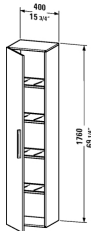

**Vero Tall cabinet # VE1116 L/R**

| < 15 3/4" Inch > |

Tall cabinet	Dimension	Weight	Order number
1 wooden door, 4 glass shelves with Aluminum brackets			
<b>Colors</b>			
M03 Jade High Gloss Lacquer M10 Apricot Pearl High Gloss Lacquer M12 Brushed Oak (Real wood veneer) M13 American Walnut (Real wood veneer) M14 Terra (Decor) M18 White Matt M20 VSG Picto White M22 White High Gloss (Decor) M27 White Lilac High Gloss Lacquer M31 Pine Silver (Decor) M38 Dolomiti Grey High Gloss Lacquer M40 Black High Gloss Lacquer M43 Basalt Matt (Decor) M47 Stone Blue High Gloss Lacquer M49 Graphite Matt (Decor) M51 Pine Terra (Decor) M52 European Oak (Decor) M53 Chestnut Dark (Decor) M61 Olive Brown High Gloss Lacquer M69 Brushed Walnut (Real wood veneer) M71 Mediterranean Oak (Real wood veneer) M72 Brushed Dark Oak (Real wood veneer) M73 Ticino Cherry Tree (Decor) M79 Natural Walnut (Decor) M85 White High Gloss Lacquer M86 Cappuccino High Gloss Lacquer M87 White Lilac Satin Matt Lacquer M89 Flannel Grey High Gloss Lacquer M90 Flannel Grey Satin Matt Lacquer			
<b>Variant</b>			
	15 3/4" x 14 1/8" Inch		VE1116 L/R
<b>Infobox</b>			
Required specification for ordering: - Hinges left (L) or right (R)			

*All drawings contain the necessary measurements which are subject to standard tolerances. They are stated in inch & mm and are non-binding. Exact measurements, in particular for customized installation scenarios, can only be taken from the finished ceramic piece.*