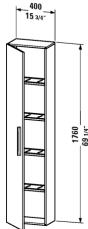

Vero Tall cabinet # VE1115 L/R

| < 15 3/4" Inch > |

Tall cabinet	Dimension	Weight	Order number
1 wooden door, 4 glass shelves with Aluminum brackets			
Colors			
M03 Jade High Gloss Lacquer M10 Apricot Pearl High Gloss Lacquer M12 Brushed Oak (Real wood veneer) M13 American Walnut (Real wood veneer) M14 Terra (Decor) M18 White Matt M20 VSG Picto White M22 White High Gloss (Decor) M27 White Lilac High Gloss Lacquer M31 Pine Silver (Decor) M38 Dolomiti Grey High Gloss Lacquer M40 Black High Gloss Lacquer M43 Basalt Matt (Decor) M47 Stone Blue High Gloss Lacquer M49 Graphite Matt (Decor) M51 Pine Terra (Decor) M52 European Oak (Decor) M53 Chestnut Dark (Decor) M61 Olive Brown High Gloss Lacquer M69 Brushed Walnut (Real wood veneer) M71 Mediterranean Oak (Real wood veneer) M72 Brushed Dark Oak (Real wood veneer) M73 Ticino Cherry Tree (Decor) M79 Natural Walnut (Decor) M85 White High Gloss Lacquer M86 Cappuccino High Gloss Lacquer M87 White Lilac Satin Matt Lacquer M89 Flannel Grey High Gloss Lacquer M90 Flannel Grey Satin Matt Lacquer			
Variant			
	15 3/4" x 9 1/2" Inch		VE1115 L/R
Infobox			
Required specification for ordering: - Hinges left (L) or right (R)			

All drawings contain the necessary measurements which are subject to standard tolerances. They are stated in inch & mm and are non-binding. Exact measurements, in particular for customized installation scenarios, can only be taken from the finished ceramic piece.