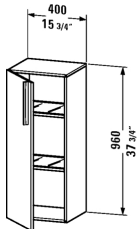

Vero Semi-tall cabinet # VE1106 L/R

| < 15 3/4" Inch > |

Semi-tall cabinet	Dimension	Weight	Order number
1 wooden door, 2 glass shelves with Aluminum brackets			
Colors			
M03 Jade High Gloss Lacquer M10 Apricot Pearl High Gloss Lacquer M12 Brushed Oak (Real wood veneer) M13 American Walnut (Real wood veneer) M14 Terra (Decor) M18 White Matt M20 VSG Picto White M22 White High Gloss (Decor) M27 White Lilac High Gloss Lacquer M31 Pine Silver (Decor) M38 Dolomiti Grey High Gloss Lacquer M40 Black High Gloss Lacquer M43 Basalt Matt (Decor) M47 Stone Blue High Gloss Lacquer M49 Graphite Matt (Decor) M51 Pine Terra (Decor) M52 European Oak (Decor) M53 Chestnut Dark (Decor) M61 Olive Brown High Gloss Lacquer M69 Brushed Walnut (Real wood veneer) M71 Mediterranean Oak (Real wood veneer) M72 Brushed Dark Oak (Real wood veneer) M73 Ticino Cherry Tree (Decor) M79 Natural Walnut (Decor) M85 White High Gloss Lacquer M86 Cappuccino High Gloss Lacquer M87 White Lilac Satin Matt Lacquer M89 Flannel Grey High Gloss Lacquer M90 Flannel Grey Satin Matt Lacquer			
Variant			
	15 3/4" x 14 1/8" Inch		VE1106 L/R
Infobox			
Required specification for ordering: - Hinges left (L) or right (R)			

All drawings contain the necessary measurements which are subject to standard tolerances. They are stated in inch & mm and are non-binding. Exact measurements, in particular for customized installation scenarios, can only be taken from the finished ceramic piece.