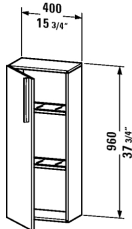

**Vero Semi-tall cabinet # VE1105 L/R**

| < 15 3/4" Inch > |

Semi-tall cabinet	Dimension	Weight	Order number
1 wooden door, 2 glass shelves with Aluminum brackets			
<b>Colors</b>			
M03 Jade High Gloss Lacquer M10 Apricot Pearl High Gloss Lacquer M12 Brushed Oak (Real wood veneer) M13 American Walnut (Real wood veneer) M14 Terra (Decor) M18 White Matt M20 VSG Picto White M22 White High Gloss (Decor) M27 White Lilac High Gloss Lacquer M31 Pine Silver (Decor) M38 Dolomiti Grey High Gloss Lacquer M40 Black High Gloss Lacquer M43 Basalt Matt (Decor) M47 Stone Blue High Gloss Lacquer M49 Graphite Matt (Decor) M51 Pine Terra (Decor) M52 European Oak (Decor) M53 Chestnut Dark (Decor) M61 Olive Brown High Gloss Lacquer M69 Brushed Walnut (Real wood veneer) M71 Mediterranean Oak (Real wood veneer) M72 Brushed Dark Oak (Real wood veneer) M73 Ticino Cherry Tree (Decor) M79 Natural Walnut (Decor) M85 White High Gloss Lacquer M86 Cappuccino High Gloss Lacquer M87 White Lilac Satin Matt Lacquer M89 Flannel Grey High Gloss Lacquer M90 Flannel Grey Satin Matt Lacquer			
<b>Variant</b>			
	15 3/4" x 9 1/2" Inch		VE1105 L/R
<b>Infobox</b>			
Required specification for ordering: - Hinges left (L) or right (R)			

All drawings contain the necessary measurements which are subject to standard tolerances. They are stated in inch & mm and are non-binding. Exact measurements, in particular for customized installation scenarios, can only be taken from the finished ceramic piece.