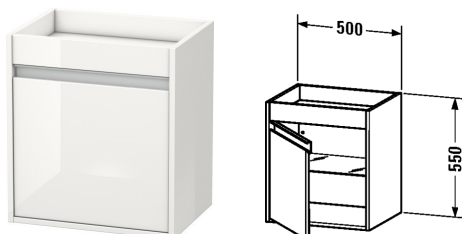

Ketho Low cabinet # KT2528 L/R

| < 19 5/8" Inch > |

Low cabinet	Dimension	Weight	Order number
1 door, 1 glass shelf, 1 tray above			
Colors			
M14 Terra (Decor) M18 White Matt M22 White High Gloss (Decor) M31 Pine Silver (Decor) M43 Basalt Matt (Decor) M49 Graphite Matt (Decor) M51 Pine Terra (Decor) M52 European Oak (Decor) M53 Chestnut Dark (Decor) M73 Ticino Cherry Tree (Decor) M79 Natural Walnut (Decor)			
Variant			
	19 5/8" x 14 1/8" Inch		KT2528 L/R
Infobox			
Required specification for ordering: - Hinges left (L) or right (R)			

All drawings contain the necessary measurements which are subject to standard tolerances. They are stated in inch & mm and are non-binding. Exact measurements, in particular for customized installation scenarios, can only be taken from the finished ceramic piece.