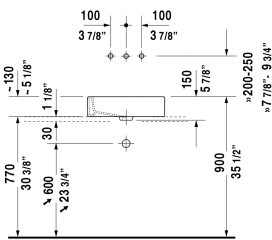

Vero Washbowl # 045550..00

| < 19 5/8" Inch > |

Washbowl	Dimension	Weight	Order number
ground, without overflow, without tap platform, hardware included, cUPC listed, 19 5/8" Inch			
Colors			
00 White 08 Black			
Variant			
☒	19 5/8" x 15" Inch	26.5 lb	045550..00
Sanitary ceramics with the special WonderGliss surface finish will remain clean and attractive-looking for a long time to come. When ordering WonderGliss please add a "1" as eleventh digit to the model number.			
Design Siphon		3.3 lb	005036
Slotted waste for washbasins without overflow	2" Inch	0.7 lb	005024
Suitable products			
Vanity unit wall-mounted 1 pull-out compartment, countertop including one cut-out, for 1 above-counter basin central, 31 1/2" x 21 5/8" Inch	31 1/2" x 21 5/8" Inch		KT6694
Vanity unit wall-mounted 1 pull-out compartment, countertop including one cut-out, for 1 above-counter basin central, 39 3/8" x 21 5/8" Inch	39 3/8" x 21 5/8" Inch		KT6695
Vanity unit wall-mounted 1 pull-out compartment, countertop including one cut-out, for 1 above-counter basin central, 47 1/4" x 21 5/8" Inch	47 1/4" x 21 5/8" Inch		KT6696

All drawings contain the necessary measurements which are subject to standard tolerances. They are stated in inch & mm and are non-binding. Exact measurements, in particular for customized installation scenarios, can only be taken from the finished ceramic piece.