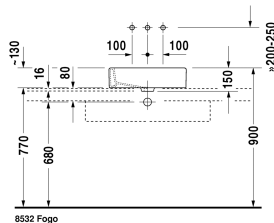

Vero Washbowl # 045550..00

| < 19 5/8" Inch > |

Washbowl	Dimension	Weight	Order number
ground, without overflow, without tap platform, hardware included, cUPC listed, 19 5/8" Inch			
Colors			
00 White 08 Black			
Variant			
☒	19 5/8" x 15" Inch	26.5 lb	045550..00
Sanitary ceramics with the special WonderGliss surface finish will remain clean and attractive-looking for a long time to come. When ordering WonderGliss please add a "1" as eleventh digit to the model number.			
Design Siphon		3.3 lb	005036
Slotted waste for washbasins without overflow	2" Inch	0.7 lb	005024
Suitable products			
Vanity unit wall-mounted 1 pull-out compartment, countertop including one cut-out, for 1 above-counter basin central, 31 1/2" x 21 5/8" Inch	31 1/2" x 21 5/8" Inch		KT6694
Vanity unit wall-mounted 1 pull-out compartment, countertop including one cut-out, for 1 above-counter basin central, 39 3/8" x 21 5/8" Inch	39 3/8" x 21 5/8" Inch		KT6695
Vanity unit wall-mounted 1 pull-out compartment, countertop including one cut-out, for 1 above-counter basin central, 47 1/4" x 21 5/8" Inch	47 1/4" x 21 5/8" Inch		KT6696

All drawings contain the necessary measurements which are subject to standard tolerances. They are stated in inch & mm and are non-binding. Exact measurements, in particular for customized installation scenarios, can only be taken from the finished ceramic piece.