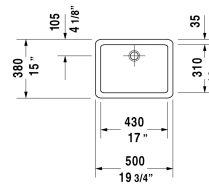

Vero Washbowl # 045550..00

| < 19 5/8" Inch > |

Washbowl	Dimension	Weight	Order number
ground, without overflow, without tap platform, hardware included, cUPC listed, 19 5/8" Inch			
Colors			
00 White 08 Black			
Variant			
☒	19 5/8" x 15" Inch	26.5 lb	045550..00
Sanitary ceramics with the special WonderGliss surface finish will remain clean and attractive-looking for a long time to come. When ordering WonderGliss please add a "1" as eleventh digit to the model number.			
Design Siphon		3.3 lb	005036
Slotted waste for washbasins without overflow	2" Inch	0.7 lb	005024
Suitable products			
Vanity unit wall-mounted 1 pull-out compartment, countertop including one cut-out, for 1 above-counter basin central, 31 1/2" x 21 5/8" Inch	31 1/2" x 21 5/8" Inch		KT6694
Vanity unit wall-mounted 1 pull-out compartment, countertop including one cut-out, for 1 above-counter basin central, 39 3/8" x 21 5/8" Inch	39 3/8" x 21 5/8" Inch		KT6695
Vanity unit wall-mounted 1 pull-out compartment, countertop including one cut-out, for 1 above-counter basin central, 47 1/4" x 21 5/8" Inch	47 1/4" x 21 5/8" Inch		KT6696