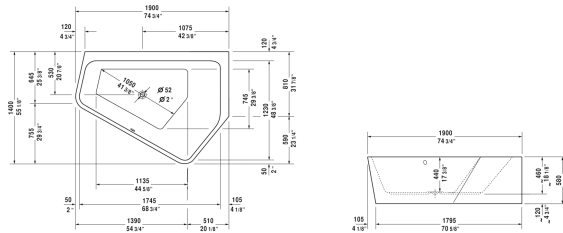

**Paiova Bathtub Paiova 5 # 700397000000090**

| < 74 3/4" Inch > |

Bathtub Paiova 5	Dimension	Weight	Order number
corner right, with seamless acrylic panel and support frame, with two different backrest slopes, cUPC listed, 1/4" sanitary acrylic			
<b>Colors</b>			
00 White			
<b>Variant</b>			
Base tub	74 3/4" x 55 1/8" Inch	235.9 lb	700397000000090
<b>Suitable products</b>			
Tile flange ,			790112
Cable-driven waste and overflow ,			790219
Bathtub anchors for mounting and support of bathtubs and shower trays, 3 pieces,			790103
Headrest for Happy D.2, Paiova 5, material: polyurethane, White,			790009

*All drawings contain the necessary measurements which are subject to standard tolerances. They are stated in inch & mm and are non-binding. Exact measurements, in particular for customized installation scenarios, can only be taken from the finished ceramic piece.*