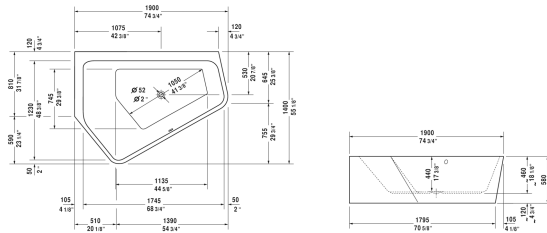

Paiova Bathtub Paiova 5 # 700396000000090

| < 74 3/4" Inch > |

Bathtub Paiova 5	Dimension	Weight	Order number
corner left, with seamless acrylic panel and support frame, with two different backrest slopes, cUPC listed, 1/4" sanitary acrylic			
Colors			
00 White			
Variant			
Base tub	74 3/4" x 55 1/8" Inch	235.9 lb	700396000000090
Suitable products			
Tile flange ,			790112
Cable-driven waste and overflow ,			790219
Bathtub anchors for mounting and support of bathtubs and shower trays, 3 pieces,			790103
Headrest for Happy D.2, Paiova 5, material: polyurethane, White,			790009

All drawings contain the necessary measurements which are subject to standard tolerances. They are stated in inch & mm and are non-binding. Exact measurements, in particular for customized installation scenarios, can only be taken from the finished ceramic piece.