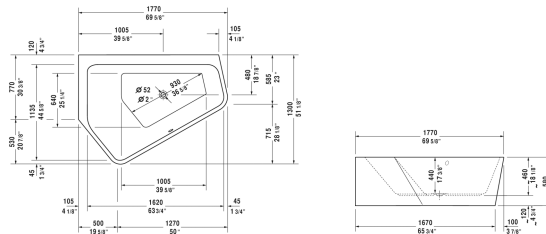

Paiova Bathtub Paiova 5 # 700394000000090

| < 69 5/8" Inch > |

Bathtub Paiova 5	Dimension	Weight	Order number
corner left, with seamless acrylic panel and support frame, with two different backrest slopes, cUPC listed, 1/4" sanitary acrylic			
Colors			
00 White			
Variant			
Base tub	69 5/8" x 51 1/8" Inch	209.4 lb	700394000000090
Suitable products			
Tile flange ,			790112
Cable-driven waste and overflow ,			790219
Bathtub anchors for mounting and support of bathtubs and shower trays, 3 pieces,			790103
Headrest for Happy D.2, Paiova 5, material: polyurethane, White,			790009

All drawings contain the necessary measurements which are subject to standard tolerances. They are stated in inch & mm and are non-binding. Exact measurements, in particular for customized installation scenarios, can only be taken from the finished ceramic piece.