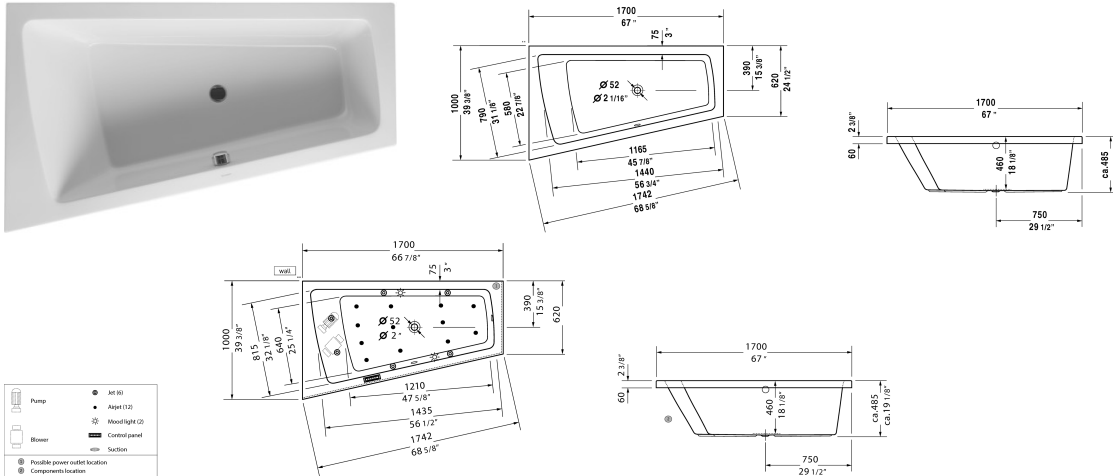

**Paiova Bathtub # 700212000000090**

**< 66 7/8" Inch >**

Bathtub	Dimension	Weight	Order number
built-in, with one backrest slope left, cUPC listed, 1/4" sanitary acrylic			
<b>Colors</b>			
00 White			
<b>Variant</b>			
Base tub	66 7/8" x 39 3/8" Inch	68.3 lb	700212000000090
<b>Suitable products</b>			
Tile flange ,			790112
Cable-driven waste and overflow ,			790219
Bathtub anchors for mounting and support of bathtubs and shower trays, 3 pieces,			790103
Headrest for Paiova, material: polyurethane, White,			790001
Support frame for acrylic bathtubs and shower trays, with length > 39 3/8", height-adjustable from 4 3/4" - 7 1/2", height-adjustable from 5 3/4" - 7 1/2", if a noise reduction set for shower trays is used, 2 pieces,			790100
Support frame height adjustable from 4 7/8" - 7 3/4", (included), for DuraStyle # 700231, 700233, Paiova # 700212 - 700215 and Paiova 5 # 700390, 700391,			790113
Stereo transducers (speakers) for bathtubs ,			791818

All drawings contain the necessary measurements which are subject to standard tolerances. They are stated in inch & mm and are non-binding. Exact measurements, in particular for customized installation scenarios, can only be taken from the finished ceramic piece.