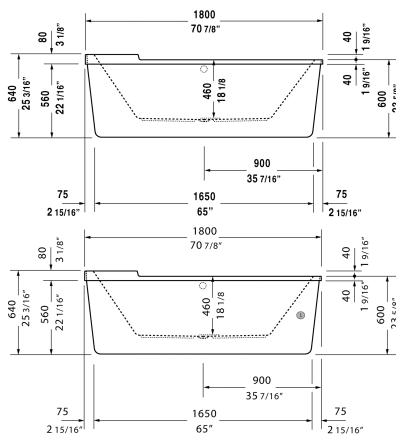

Starck Tubs/Shower trays Bathtub # 70001000000090

< 70 7/8" Inch >

Bathtub	Dimension	Weight	Order number
oval, freestanding, with two backrest slopes, with acrylic panel and support frame, cUPC listed, 1/4" sanitary acrylic			
Colors			
00 White			
Variant			
Base tub	70 7/8" x 31 1/2" Inch	127.9 lb	70001000000090
Suitable products			
Stereo transducers (speakers) for bathtubs ,			791818

All drawings contain the necessary measurements which are subject to standard tolerances. They are stated in inch & mm and are non-binding. Exact measurements, in particular for customized installation scenarios, can only be taken from the finished ceramic piece.