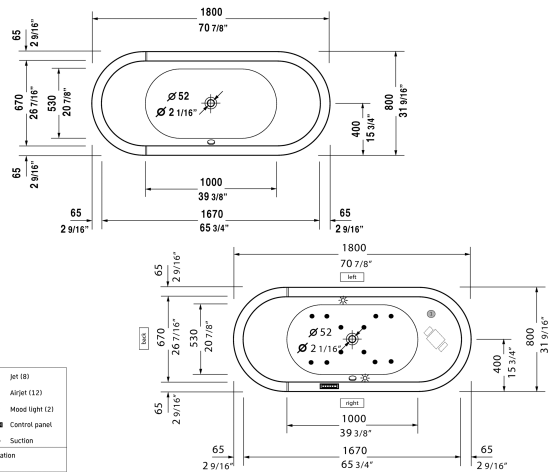

Starck Tubs/Shower trays Bathtub # 70001000000090

< 70 7/8" Inch >

Bathtub	Dimension	Weight	Order number
oval, freestanding, with two backrest slopes, with acrylic panel and support frame, cUPC listed, 1/4" sanitary acrylic			
Colors			
00 White			
Variant			
Base tub	70 7/8" x 31 1/2" Inch	127.9 lb	70001000000090
Suitable products			
Stereo transducers (speakers) for bathtubs ,			791818

All drawings contain the necessary measurements which are subject to standard tolerances. They are stated in inch & mm and are non-binding. Exact measurements, in particular for customized installation scenarios, can only be taken from the finished ceramic piece.