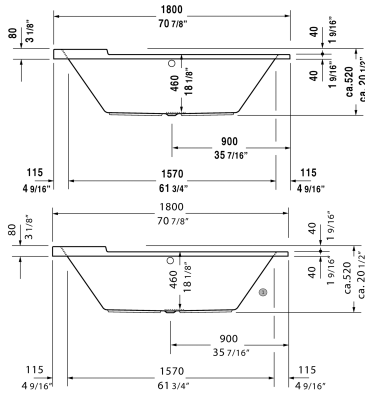

**Starck Tubs/Shower trays Bathtub # 700009000000090**

**< 70 7/8" Inch >**

Bathtub	Dimension	Weight	Order number
oval, built-in, with two backrest slopes, cUPC listed, 1/4" sanitary acrylic			
<b>Colors</b>			
00 White			
<b>Variant</b>			
Base tub	70 7/8" x 31 1/2" Inch	57.3 lb	700009000000090
<b>Suitable products</b>			
Cable-driven waste and overflow ,			790219
Support frame for acrylic bathtubs and shower trays, with length > 39 3/8", height-adjustable from 4 3/4" - 7 1/2", height-adjustable from 5 3/4" - 7 1/2", if a noise reduction set for shower trays is used, 2 pieces,			790100
Support frame height adjustable from 4 7/8" - 7 3/4", (included), for bathtubs,			790108
Stereo transducers (speakers) for bathtubs ,			791818

All drawings contain the necessary measurements which are subject to standard tolerances. They are stated in inch & mm and are non-binding. Exact measurements, in particular for customized installation scenarios, can only be taken from the finished ceramic piece.