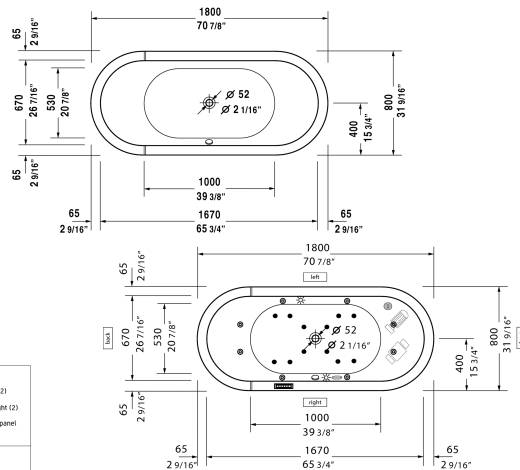

**Starck Tubs/Shower trays Bathtub # 700009000000090**

**< 70 7/8" Inch >**

Bathtub	Dimension	Weight	Order number
oval, built-in, with two backrest slopes, cUPC listed, 1/4" sanitary acrylic			
<b>Colors</b>			
00 White			
<b>Variant</b>			
Base tub	70 7/8" x 31 1/2" Inch	57.3 lb	700009000000090
<b>Suitable products</b>			
Cable-driven waste and overflow ,			790219
Support frame for acrylic bathtubs and shower trays, with length > 39 3/8", height-adjustable from 4 3/4" - 7 1/2", height-adjustable from 5 3/4" - 7 1/2", if a noise reduction set for shower trays is used, 2 pieces,			790100
Support frame height adjustable from 4 7/8" - 7 3/4", (included), for bathtubs,			790108
Stereo transducers (speakers) for bathtubs ,			791818

All drawings contain the necessary measurements which are subject to standard tolerances. They are stated in inch & mm and are non-binding. Exact measurements, in particular for customized installation scenarios, can only be taken from the finished ceramic piece.