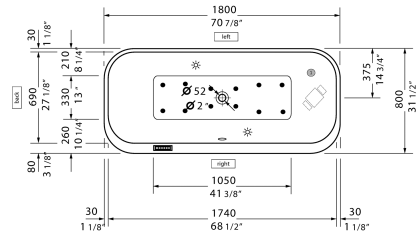

Happy D.2 Bathtub # 70031900000090

< 70 7/8" Inch >

Bathtub	Dimension	Weight	Order number
freestanding, with two backrest slopes, with acrylic panel and support frame, cUPC listed, 1/4" sanitary acrylic			
Colors			
00 White			
Variant			
Base tub	70 7/8" x 31 1/2" Inch	172 lb	70031900000090
Suitable products			
Cable-driven waste and overflow for central outlet, (included), for # 700319,			790239
Stereo transducers (speakers) for bathtubs ,			791818
Headrest for Happy D.2, Paiova 5, material: polyurethane, White,			790009

All drawings contain the necessary measurements which are subject to standard tolerances. They are stated in inch & mm and are non-binding. Exact measurements, in particular for customized installation scenarios, can only be taken from the finished ceramic piece.