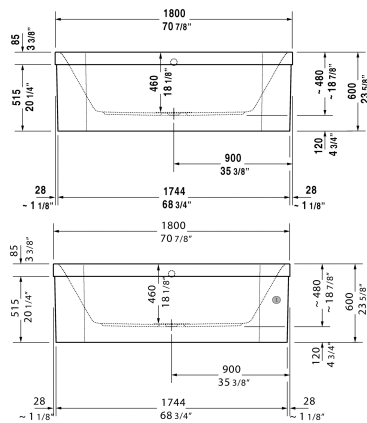

Happy D.2 Bathtub # 70031900000090

< 70 7/8" Inch >

Bathtub	Dimension	Weight	Order number
freestanding, with two backrest slopes, with acrylic panel and support frame, cUPC listed, 1/4" sanitary acrylic			
Colors			
00 White			
Variant			
Base tub	70 7/8" x 31 1/2" Inch	172 lb	70031900000090
Suitable products			
Cable-driven waste and overflow for central outlet, (included), for # 700319,			790239
Stereo transducers (speakers) for bathtubs ,			791818
Headrest for Happy D.2, Paiova 5, material: polyurethane, White,			790009

All drawings contain the necessary measurements which are subject to standard tolerances. They are stated in inch & mm and are non-binding. Exact measurements, in particular for customized installation scenarios, can only be taken from the finished ceramic piece.