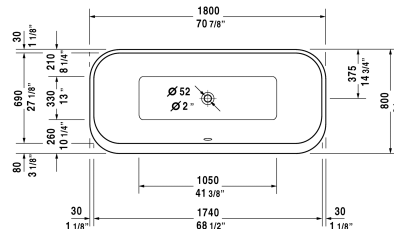

Happy D.2 Bathtub # 70031900000090

< 70 7/8" Inch >

Bathtub	Dimension	Weight	Order number
freestanding, with two backrest slopes, with acrylic panel and support frame, cUPC listed, 1/4" sanitary acrylic			
Colors			
00 White			
Variant			
Base tub	70 7/8" x 31 1/2" Inch	172 lb	70031900000090
Suitable products			
Cable-driven waste and overflow for central outlet, (included), for # 700319,			790239
Stereo transducers (speakers) for bathtubs ,			791818
Headrest for Happy D.2, Paiova 5, material: polyurethane, White,			790009

All drawings contain the necessary measurements which are subject to standard tolerances. They are stated in inch & mm and are non-binding. Exact measurements, in particular for customized installation scenarios, can only be taken from the finished ceramic piece.