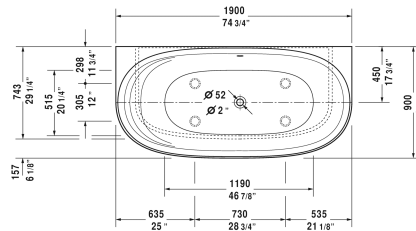

Cape Cod Bathtub # 70036400000090

| < 74 3/4" Inch > |

Bathtub	Dimension	Weight	Order number
back-to-wall, with seamless panel and support frame, with one backrest slope, cUPC listed, DuraSolid A			
Colors			
00 White			
Variant			
Base tub	74 3/4" x 35 3/8" Inch	249.1 lb	70036400000090

All drawings contain the necessary measurements which are subject to standard tolerances. They are stated in inch & mm and are non-binding. Exact measurements, in particular for customized installation scenarios, can only be taken from the finished ceramic piece.