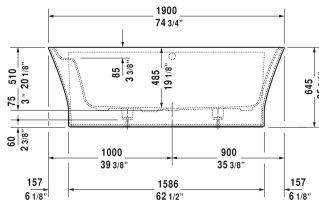

Cape Cod Bathtub # 70036400000090

| < 74 3/4" Inch > |

Bathtub	Dimension	Weight	Order number
back-to-wall, with seamless panel and support frame, with one backrest slope, cUPC listed, DuraSolid A			
Colors			
00 White			
Variant			
Base tub	74 3/4" x 35 3/8" Inch	249.1 lb	70036400000090

All drawings contain the necessary measurements which are subject to standard tolerances. They are stated in inch & mm and are non-binding. Exact measurements, in particular for customized installation scenarios, can only be taken from the finished ceramic piece.