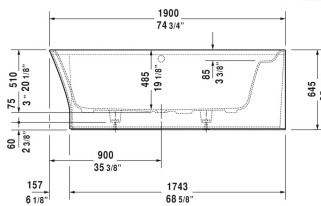

Cape Cod Bathtub # 70036300000090

| < 74 3/4" Inch > |

Bathtub	Dimension	Weight	Order number
corner right, with seamless panel and support frame, with one backrest slope, cUPC listed, DuraSolid A			
Colors			
00 White			
Variant			
Base tub	74 3/4" x 35 3/8" Inch	231.5 lb	70036300000090

All drawings contain the necessary measurements which are subject to standard tolerances. They are stated in inch & mm and are non-binding. Exact measurements, in particular for customized installation scenarios, can only be taken from the finished ceramic piece.