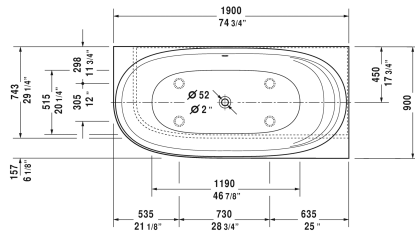

Cape Cod Bathtub # 70036300000090

| < 74 3/4" Inch > |

Bathtub	Dimension	Weight	Order number
corner right, with seamless panel and support frame, with one backrest slope, cUPC listed, DuraSolid A			
Colors			
00 White			
Variant			
Base tub	74 3/4" x 35 3/8" Inch	231.5 lb	70036300000090

All drawings contain the necessary measurements which are subject to standard tolerances. They are stated in inch & mm and are non-binding. Exact measurements, in particular for customized installation scenarios, can only be taken from the finished ceramic piece.