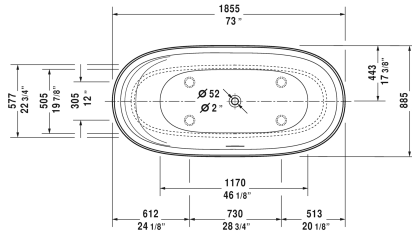

**Cape Cod Bathtub # 70033000000090**

| < 73" Inch > |

Bathtub	Dimension	Weight	Order number
freestanding, with seamless panel and support frame, with one backrest slope, with special waste and overflow, cUPC listed, DuraSolid A			
<b>Colors</b>			
00 White			
<b>Variant</b>			
Base tub	73" x 34 7/8" Inch	224.9 lb	70033000000090

*All drawings contain the necessary measurements which are subject to standard tolerances. They are stated in inch & mm and are non-binding. Exact measurements, in particular for customized installation scenarios, can only be taken from the finished ceramic piece.*