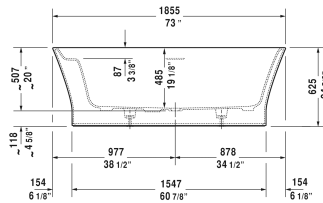

**Cape Cod Bathtub # 70033000000090**

| < 73" Inch > |

Bathtub	Dimension	Weight	Order number
freestanding, with seamless panel and support frame, with one backrest slope, with special waste and overflow, cUPC listed, DuraSolid A			
<b>Colors</b>			
00 White			
<b>Variant</b>			
Base tub	73" x 34 7/8" Inch	224.9 lb	70033000000090

*All drawings contain the necessary measurements which are subject to standard tolerances. They are stated in inch & mm and are non-binding. Exact measurements, in particular for customized installation scenarios, can only be taken from the finished ceramic piece.*