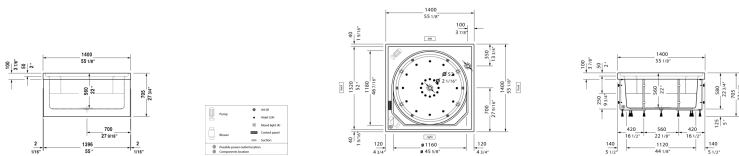

Blue Moon Bathtub # 700143000000090

< 55 1/8" Inch >

Bathtub	Dimension	Weight	Order number
square, built-in or for panel, incl. support frame, with overflow, CUPC listed, 1/4" sanitary acrylic			
Colors			
00 White			
Variant			
Base tub	55 1/8" x 55 1/8" Inch	155 lb	700143000000090
Suitable panels			
Panel for corner right/ for corner left, indoor, for # 700143 (55 1/8" x 55 1/8")	55" x 55" Inch		BM8751
Panel for back-to-wall, indoor, for # 700143 (55 1/8" x 55 1/8")	54 7/8" x 55" Inch		BM8752
Panel for freestanding version, indoor, for # 700143 (55 1/8" x 55 1/8")	54 7/8" x 54 7/8" Inch		BM8750
Necessary accessory			
Wooden inlay Teak (real wood)	52" x 52" Inch		790851
Acrylic inlay for Blue Moon bathtubs 55 1/8" x 55 1/8"	52" x 52" Inch		790852
Cable-driven waste and overflow for Blue Moon bathtubs 55 1/8" x 55 1/8", outlet diameter 2"			790244
Suitable products			
Tile flange ,			790112
Acrylic panel for corner left / right, for Blue Moon 55 1/8" x 55 1/8",			701022
Acrylic panel for back-to-wall, for Blue Moon 55 1/8" x 55 1/8",			701023

Blue Moon Bathtub # 700143000000090

| < 55 1/8" Inch > |

Acrylic panel for freestanding version, for Blue Moon 55 1/8" x 55 1/8",	701024
Bathtub anchors for Blue Moon, for mounting and support of bathtubs and shower trays, ***, 4 pieces,	790123
Headrest White, material: polyurethane, for Blue Moon 55 1/8" x 55 1/8",	790003
Bench / support rail Teak (real wood), for Blue Moon 55 1/8" x 55 1/8",	790855
Bench / support rail Teak (real wood), with clothes rail, for Blue Moon 55 1/8" x 55 1/8",	790856
Tub cover for Blue Moon 55 1/8" x 55 1/8",	790883
Stereo transducers (speakers) for bathtubs ,	791818

All drawings contain the necessary measurements which are subject to standard tolerances. They are stated in inch & mm and are non-binding. Exact measurements, in particular for customized installation scenarios, can only be taken from the finished ceramic piece.