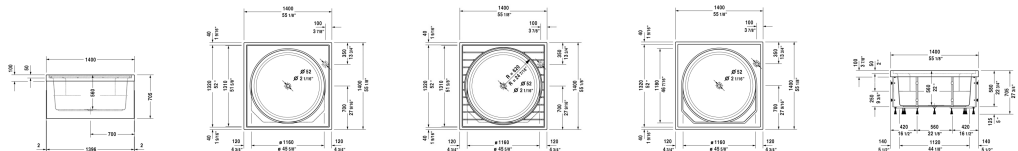

Blue Moon Bathtub # 700143000000090

< 55 1/8" Inch >

Bathtub	Dimension	Weight	Order number
square, built-in or for panel, incl. support frame, with overflow, CUPC listed, 1/4" sanitary acrylic			
Colors			
00 White			
Variant			
Base tub	55 1/8" x 55 1/8" Inch	155 lb	700143000000090
Suitable panels			
Panel for corner right/ for corner left, indoor, for # 700143 (55 1/8" x 55 1/8")	55" x 55" Inch		BM8751
Panel for back-to-wall, indoor, for # 700143 (55 1/8" x 55 1/8")	54 7/8" x 55" Inch		BM8752
Panel for freestanding version, indoor, for # 700143 (55 1/8" x 55 1/8")	54 7/8" x 54 7/8" Inch		BM8750
Necessary accessory			
Wooden inlay Teak (real wood)	52" x 52" Inch		790851
Acrylic inlay for Blue Moon bathtubs 55 1/8" x 55 1/8"	52" x 52" Inch		790852
Cable-driven waste and overflow for Blue Moon bathtubs 55 1/8" x 55 1/8", outlet diameter 2"			790244
Suitable products			
Tile flange ,			790112
Acrylic panel for corner left / right, for Blue Moon 55 1/8" x 55 1/8",			701022
Acrylic panel for back-to-wall, for Blue Moon 55 1/8" x 55 1/8",			701023

Blue Moon Bathtub # 700143000000090

| < 55 1/8" Inch > |

Acrylic panel for freestanding version, for Blue Moon 55 1/8" x 55 1/8",	701024
Bathtub anchors for Blue Moon, for mounting and support of bathtubs and shower trays, ***, 4 pieces,	790123
Headrest White, material: polyurethane, for Blue Moon 55 1/8" x 55 1/8",	790003
Bench / support rail Teak (real wood), for Blue Moon 55 1/8" x 55 1/8",	790855
Bench / support rail Teak (real wood), with clothes rail, for Blue Moon 55 1/8" x 55 1/8",	790856
Tub cover for Blue Moon 55 1/8" x 55 1/8",	790883
Stereo transducers (speakers) for bathtubs ,	791818

All drawings contain the necessary measurements which are subject to standard tolerances. They are stated in inch & mm and are non-binding. Exact measurements, in particular for customized installation scenarios, can only be taken from the finished ceramic piece.