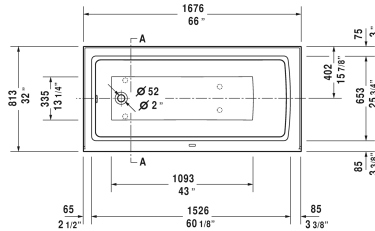

Architec Bathtub with panel height 20 1/2" # 70040800000091

| < 66" Inch > |

Bathtub with panel height 20 1/2"	Dimension	Weight	Order number
above floor rough, rectangle, with integrated panel and flange, drain left, cUPC listed, 1/4" sanitary acrylic			
Colors			
00 White			
Variant			
Base tub	66" x 32" Inch	105.8 lb	70040800000091
Infobox			
Special order - available only upon request, Minimum order qty. = 30 pcs.			
Accessory for bathtub			
Waste and overflow Plastic body drain, Chrome for Architec # 700353 - 700356, # 700407 - 700408			791224
Chromed cover fits 791255 00 0 00 1000 drain for Architec # 700353 - 700356, # 700407 - 700408			791225
Waste and overflow Brass body drain, Chrome for Architec # 700353 - 700356, # 700407 - 700408			791255
Flange clips 6 pcs., (included)			790160
Tub feet (included)			790164

All drawings contain the necessary measurements which are subject to standard tolerances. They are stated in inch & mm and are non-binding. Exact measurements, in particular for customized installation scenarios, can only be taken from the finished ceramic piece.