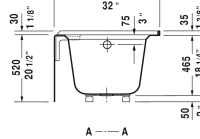

Architec Bathtub with panel height 20 1/2" # 70040800000091

| < 66" Inch > |

Bathtub with panel height 20 1/2"	Dimension	Weight	Order number
above floor rough, rectangle, with integrated panel and flange, drain left, cUPC listed, 1/4" sanitary acrylic			
Colors			
00 White			
Variant			
Base tub	66" x 32" Inch	105.8 lb	70040800000091
Infobox			
Special order - available only upon request, Minimum order qty. = 30 pcs.			
Accessory for bathtub			
Waste and overflow Plastic body drain, Chrome for Architec # 700353 - 700356, # 700407 - 700408			791224
Chromed cover fits 791255 00 0 00 1000 drain for Architec # 700353 - 700356, # 700407 - 700408			791225
Waste and overflow Brass body drain, Chrome for Architec # 700353 - 700356, # 700407 - 700408			791255
Flange clips 6 pcs., (included)			790160
Tub feet (included)			790164

All drawings contain the necessary measurements which are subject to standard tolerances. They are stated in inch & mm and are non-binding. Exact measurements, in particular for customized installation scenarios, can only be taken from the finished ceramic piece.