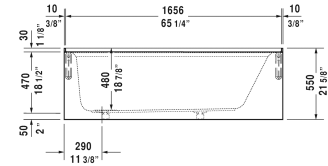

Architec Bathtub with panel height 20 1/2" # 70040800000091

| < 66" Inch > |

Bathtub with panel height 20 1/2"	Dimension	Weight	Order number
above floor rough, rectangle, with integrated panel and flange, drain left, cUPC listed, 1/4" sanitary acrylic			
Colors			
00 White			
Variant			
Base tub	66" x 32" Inch	105.8 lb	70040800000091
Infobox			
Special order - available only upon request, Minimum order qty. = 30 pcs.			
Accessory for bathtub			
Waste and overflow Plastic body drain, Chrome for Architec # 700353 - 700356, # 700407 - 700408			791224
Chromed cover fits 791255 00 0 00 1000 drain for Architec # 700353 - 700356, # 700407 - 700408			791225
Waste and overflow Brass body drain, Chrome for Architec # 700353 - 700356, # 700407 - 700408			791255
Flange clips 6 pcs., (included)			790160
Tub feet (included)			790164

All drawings contain the necessary measurements which are subject to standard tolerances. They are stated in inch & mm and are non-binding. Exact measurements, in particular for customized installation scenarios, can only be taken from the finished ceramic piece.