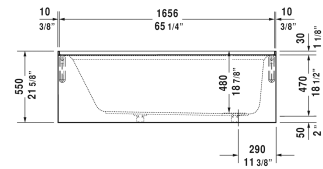

Architec Bathtub with panel height 20 1/2" # 700407000000091

| < 66" Inch > |

Bathtub with panel height 20 1/2"	Dimension	Weight	Order number
above floor rough, rectangle, with integrated panel and flange, drain right, cUPC listed, 1/4" sanitary acrylic			
Colors			
00 White			
Variant			
Base tub	66" x 32" Inch	105.8 lb	700407000000091
Infobox			
Special order - available only upon request, Minimum order qty. = 30 pcs.			
Accessory for bathtub			
Waste and overflow Plastic body drain, Chrome for Architec # 700353 - 700356, # 700407 - 700408			791224
Chromed cover fits 791255 00 0 00 1000 drain for Architec # 700353 - 700356, # 700407 - 700408			791225
Waste and overflow Brass body drain, Chrome for Architec # 700353 - 700356, # 700407 - 700408			791255
Flange clips 6 pcs., (included)			790160
Tub feet (included)			790164

All drawings contain the necessary measurements which are subject to standard tolerances. They are stated in inch & mm and are non-binding. Exact measurements, in particular for customized installation scenarios, can only be taken from the finished ceramic piece.