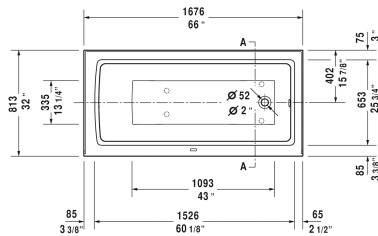

Architec Bathtub with panel height 20 1/2" # 700407000000091

| < 66" Inch > |

Bathtub with panel height 20 1/2"	Dimension	Weight	Order number
above floor rough, rectangle, with integrated panel and flange, drain right, cUPC listed, 1/4" sanitary acrylic			
Colors			
00 White			
Variant			
Base tub	66" x 32" Inch	105.8 lb	700407000000091
Infobox			
Special order - available only upon request, Minimum order qty. = 30 pcs.			
Accessory for bathtub			
Waste and overflow Plastic body drain, Chrome for Architec # 700353 - 700356, # 700407 - 700408			791224
Chromed cover fits 791255 00 0 00 1000 drain for Architec # 700353 - 700356, # 700407 - 700408			791225
Waste and overflow Brass body drain, Chrome for Architec # 700353 - 700356, # 700407 - 700408			791255
Flange clips 6 pcs., (included)			790160
Tub feet (included)			790164

All drawings contain the necessary measurements which are subject to standard tolerances. They are stated in inch & mm and are non-binding. Exact measurements, in particular for customized installation scenarios, can only be taken from the finished ceramic piece.