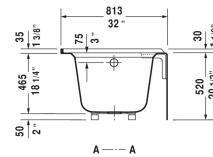

Architec Bathtub with panel height 20 1/2" # 700407000000091

| < 66" Inch > |

Bathtub with panel height 20 1/2"	Dimension	Weight	Order number
above floor rough, rectangle, with integrated panel and flange, drain right, cUPC listed, 1/4" sanitary acrylic			
Colors			
00 White			
Variant			
Base tub	66" x 32" Inch	105.8 lb	700407000000091
Infobox			
Special order - available only upon request, Minimum order qty. = 30 pcs.			
Accessory for bathtub			
Waste and overflow Plastic body drain, Chrome for Architec # 700353 - 700356, # 700407 - 700408			791224
Chromed cover fits 791255 00 0 00 1000 drain for Architec # 700353 - 700356, # 700407 - 700408			791225
Waste and overflow Brass body drain, Chrome for Architec # 700353 - 700356, # 700407 - 700408			791255
Flange clips 6 pcs., (included)			790160
Tub feet (included)			790164

All drawings contain the necessary measurements which are subject to standard tolerances. They are stated in inch & mm and are non-binding. Exact measurements, in particular for customized installation scenarios, can only be taken from the finished ceramic piece.