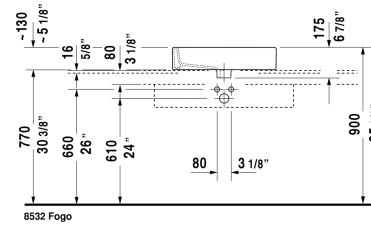

Vero Above-counter basin # 045260..00 / 045260..60 / 045260..30

< 23 3/8" Inch >

Above-counter basin	Dimension	Weight	Order number
ground, with tap platform, back side glazed, hardware included, CUPC listed, 23 3/8" Inch			
<b>Colors</b>			
00 White 08 Black			
<b>Variant</b>			
● with overflow	23 3/8" x 18 1/4" Inch	39.5 lb	045260..00
⊗ with overflow	23 3/8" x 18 1/4" Inch	39.5 lb	045260..60
●●● with overflow	23 3/8" x 18 1/4" Inch	39.5 lb	045260..30
<b>Infobox</b>			
* When using this siphon please observe outlet height from upper surface of finished floor to center of outlet in accordance with the technical specification sheet			
Sanitary ceramics with the special WonderGliss surface finish will remain clean and attractive-looking for a long time to come. When ordering WonderGliss please add a "1" as eleventh digit to the model number.			
Design Siphon		3.3 lb	005036

*All drawings contain the necessary measurements which are subject to standard tolerances. They are stated in inch & mm and are non-binding. Exact measurements, in particular for customized installation scenarios, can only be taken from the finished ceramic piece.*