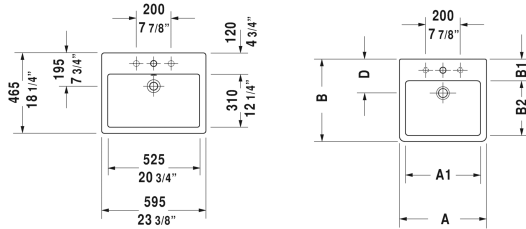

Vero Above-counter basin # 045260..00 / 045260..60 / 045260..30

< 23 3/8" Inch >

Above-counter basin	Dimension	Weight	Order number
ground, with tap platform, back side glazed, hardware included, CUPC listed, 23 3/8" Inch			
<b>Colors</b>			
00 White 08 Black			
<b>Variant</b>			
● with overflow	23 3/8" x 18 1/4" Inch	39.5 lb	045260..00
⊗ with overflow	23 3/8" x 18 1/4" Inch	39.5 lb	045260..60
●●● with overflow	23 3/8" x 18 1/4" Inch	39.5 lb	045260..30
<b>Infobox</b>			
* When using this siphon please observe outlet height from upper surface of finished floor to center of outlet in accordance with the technical specification sheet			
Sanitary ceramics with the special WonderGliss surface finish will remain clean and attractive-looking for a long time to come. When ordering WonderGliss please add a "1" as eleventh digit to the model number.			
Design Siphon		3.3 lb	005036

*All drawings contain the necessary measurements which are subject to standard tolerances. They are stated in inch & mm and are non-binding. Exact measurements, in particular for customized installation scenarios, can only be taken from the finished ceramic piece.*