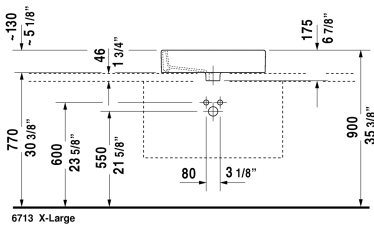

Vero Above-counter basin # 045260..00 / 045260..60 / 045260..30

< 23 3/8" Inch >

Above-counter basin	Dimension	Weight	Order number
ground, with tap platform, back side glazed, hardware included, CUPC listed, 23 3/8" Inch			
<b>Colors</b>			
00 White 08 Black			
<b>Variant</b>			
● with overflow	23 3/8" x 18 1/4" Inch	39.5 lb	045260..00
⊗ with overflow	23 3/8" x 18 1/4" Inch	39.5 lb	045260..60
●●● with overflow	23 3/8" x 18 1/4" Inch	39.5 lb	045260..30
<b>Infobox</b>			
* When using this siphon please observe outlet height from upper surface of finished floor to center of outlet in accordance with the technical specification sheet			
Sanitary ceramics with the special WonderGliss surface finish will remain clean and attractive-looking for a long time to come. When ordering WonderGliss please add a "1" as eleventh digit to the model number.			
Design Siphon		3.3 lb	005036

*All drawings contain the necessary measurements which are subject to standard tolerances. They are stated in inch & mm and are non-binding. Exact measurements, in particular for customized installation scenarios, can only be taken from the finished ceramic piece.*