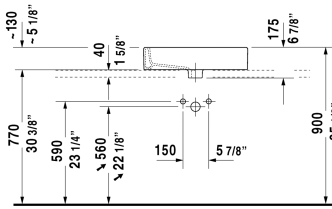

Vero Above-counter basin # 045260..00 / 045260..60 / 045260..30

< 23 3/8" Inch >

Above-counter basin	Dimension	Weight	Order number
ground, with tap platform, back side glazed, hardware included, CUPC listed, 23 3/8" Inch			
<b>Colors</b>			
00 White 08 Black			
<b>Variant</b>			
● with overflow	23 3/8" x 18 1/4" Inch	39.5 lb	045260..00
⊗ with overflow	23 3/8" x 18 1/4" Inch	39.5 lb	045260..60
●●● with overflow	23 3/8" x 18 1/4" Inch	39.5 lb	045260..30
<b>Infobox</b>			
* When using this siphon please observe outlet height from upper surface of finished floor to center of outlet in accordance with the technical specification sheet			
Sanitary ceramics with the special WonderGliss surface finish will remain clean and attractive-looking for a long time to come. When ordering WonderGliss please add a "1" as eleventh digit to the model number.			
Design Siphon		3.3 lb	005036

*All drawings contain the necessary measurements which are subject to standard tolerances. They are stated in inch & mm and are non-binding. Exact measurements, in particular for customized installation scenarios, can only be taken from the finished ceramic piece.*