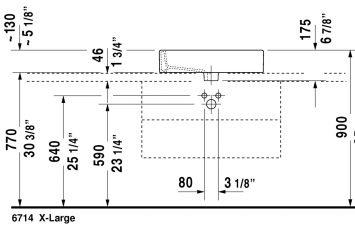

Vero Above-counter basin # 045260..00 / 045260..60 / 045260..30

< 23 3/8" Inch >

Above-counter basin	Dimension	Weight	Order number
ground, with tap platform, back side glazed, hardware included, CUPC listed, 23 3/8" Inch			
<b>Colors</b>			
00 White 08 Black			
<b>Variant</b>			
● with overflow	23 3/8" x 18 1/4" Inch	39.5 lb	045260..00
⊗ with overflow	23 3/8" x 18 1/4" Inch	39.5 lb	045260..60
●●● with overflow	23 3/8" x 18 1/4" Inch	39.5 lb	045260..30
<b>Infobox</b>			
* When using this siphon please observe outlet height from upper surface of finished floor to center of outlet in accordance with the technical specification sheet			
Sanitary ceramics with the special WonderGliss surface finish will remain clean and attractive-looking for a long time to come. When ordering WonderGliss please add a "1" as eleventh digit to the model number.			
Design Siphon		3.3 lb	005036

*All drawings contain the necessary measurements which are subject to standard tolerances. They are stated in inch & mm and are non-binding. Exact measurements, in particular for customized installation scenarios, can only be taken from the finished ceramic piece.*