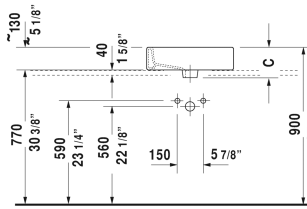

Vero Above-counter basin # 045260..00 / 045260..60 / 045260..30

< 23 3/8" Inch >

Above-counter basin	Dimension	Weight	Order number
ground, with tap platform, back side glazed, hardware included, CUPC listed, 23 3/8" Inch			
<b>Colors</b>			
00 White 08 Black			
<b>Variant</b>			
● with overflow	23 3/8" x 18 1/4" Inch	39.5 lb	045260..00
⊗ with overflow	23 3/8" x 18 1/4" Inch	39.5 lb	045260..60
●●● with overflow	23 3/8" x 18 1/4" Inch	39.5 lb	045260..30
<b>Infobox</b>			
* When using this siphon please observe outlet height from upper surface of finished floor to center of outlet in accordance with the technical specification sheet			
Sanitary ceramics with the special WonderGliss surface finish will remain clean and attractive-looking for a long time to come. When ordering WonderGliss please add a "1" as eleventh digit to the model number.			
Design Siphon		3.3 lb	005036

*All drawings contain the necessary measurements which are subject to standard tolerances. They are stated in inch & mm and are non-binding. Exact measurements, in particular for customized installation scenarios, can only be taken from the finished ceramic piece.*