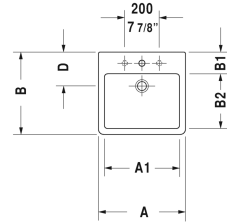

Vero Above-counter basin # 045260..00 / 045260..60 / 045260..30

< 23 3/8" Inch >

Above-counter basin	Dimension	Weight	Order number
ground, with tap platform, back side glazed, hardware included, CUPC listed, 23 3/8" Inch			
<b>Colors</b>			
00 White 08 Black			
<b>Variant</b>			
● with overflow	23 3/8" x 18 1/4" Inch	39.5 lb	045260..00
⊗ with overflow	23 3/8" x 18 1/4" Inch	39.5 lb	045260..60
●●● with overflow	23 3/8" x 18 1/4" Inch	39.5 lb	045260..30
<b>Infobox</b>			
* When using this siphon please observe outlet height from upper surface of finished floor to center of outlet in accordance with the technical specification sheet			
Sanitary ceramics with the special WonderGliss surface finish will remain clean and attractive-looking for a long time to come. When ordering WonderGliss please add a "1" as eleventh digit to the model number.			
Design Siphon		3.3 lb	005036