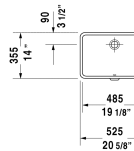

Vero Vanity basin # 0330480000

< 19 1/8" Inch >

Vanity basin	Dimension	Weight	Order number
undermount basin, with overflow, without tap platform, hardware included, cUPC listed, 19 1/8" Inch			
Colors			
00 White			
Variant			
☒	19 1/8" x 12 3/8" Inch	20.1 lb	0330480000
Infobox			
Measurements of undercounter models represent interior measurements			
Sanitary ceramics with the special WonderGliss surface finish will remain clean and attractive-looking for a long time to come. When ordering WonderGliss please add a "1" as eleventh digit to the model number.			
Hardware for stone countertops, (with the exception of # 046651)		0.4 lb	005028
Design Siphon		3.3 lb	005036

All drawings contain the necessary measurements which are subject to standard tolerances. They are stated in inch & mm and are non-binding. Exact measurements, in particular for customized installation scenarios, can only be taken from the finished ceramic piece.