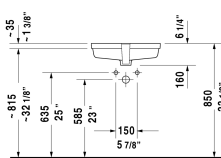

Vero Vanity basin # 0330480000

< 19 1/8" Inch >

Vanity basin	Dimension	Weight	Order number
undermount basin, with overflow, without tap platform, hardware included, cUPC listed, 19 1/8" Inch			
Colors			
00 White			
Variant			
☒	19 1/8" x 12 3/8" Inch	20.1 lb	0330480000
Infobox			
Measurements of undercounter models represent interior measurements			
Sanitary ceramics with the special WonderGliss surface finish will remain clean and attractive-looking for a long time to come. When ordering WonderGliss please add a "1" as eleventh digit to the model number.			
Hardware for stone countertops, (with the exception of # 046651)		0.4 lb	005028
Design Siphon		3.3 lb	005036

All drawings contain the necessary measurements which are subject to standard tolerances. They are stated in inch & mm and are non-binding. Exact measurements, in particular for customized installation scenarios, can only be taken from the finished ceramic piece.