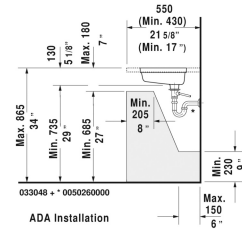

Vero Vanity basin # 0330480000

< 19 1/8" Inch >

Vanity basin	Dimension	Weight	Order number
undermount basin, with overflow, without tap platform, hardware included, cUPC listed, 19 1/8" Inch			
Colors			
00 White			
Variant			
☒	19 1/8" x 12 3/8" Inch	20.1 lb	0330480000
Infobox			
Measurements of undercounter models represent interior measurements			
Sanitary ceramics with the special WonderGliss surface finish will remain clean and attractive-looking for a long time to come. When ordering WonderGliss please add a "1" as eleventh digit to the model number.			
Hardware for stone countertops, (with the exception of # 046651)		0.4 lb	005028
Design Siphon		3.3 lb	005036

All drawings contain the necessary measurements which are subject to standard tolerances. They are stated in inch & mm and are non-binding. Exact measurements, in particular for customized installation scenarios, can only be taken from the finished ceramic piece.