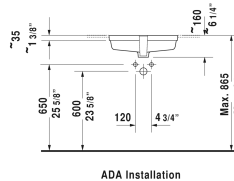

Vero Vanity basin # 0330480000

< 19 1/8" Inch >

Vanity basin	Dimension	Weight	Order number
undermount basin, with overflow, without tap platform, hardware included, cUPC listed, 19 1/8" Inch			
Colors			
00 White			
Variant			
☒	19 1/8" x 12 3/8" Inch	20.1 lb	0330480000
Infobox			
Measurements of undercounter models represent interior measurements			
Sanitary ceramics with the special WonderGliss surface finish will remain clean and attractive-looking for a long time to come. When ordering WonderGliss please add a "1" as eleventh digit to the model number.			
Hardware for stone countertops, (with the exception of # 046651)		0.4 lb	005028
Design Siphon		3.3 lb	005036

All drawings contain the necessary measurements which are subject to standard tolerances. They are stated in inch & mm and are non-binding. Exact measurements, in particular for customized installation scenarios, can only be taken from the finished ceramic piece.