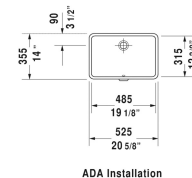

Vero Vanity basin # 0330480000

< 19 1/8" Inch >

Vanity basin	Dimension	Weight	Order number
undermount basin, with overflow, without tap platform, hardware included, cUPC listed, 19 1/8" Inch			
Colors			
00 White			
Variant			
☒	19 1/8" x 12 3/8" Inch	20.1 lb	0330480000
Infobox			
Measurements of undercounter models represent interior measurements			
Sanitary ceramics with the special WonderGliss surface finish will remain clean and attractive-looking for a long time to come. When ordering WonderGliss please add a "1" as eleventh digit to the model number.			
Hardware for stone countertops, (with the exception of # 046651)		0.4 lb	005028
Design Siphon		3.3 lb	005036

All drawings contain the necessary measurements which are subject to standard tolerances. They are stated in inch & mm and are non-binding. Exact measurements, in particular for customized installation scenarios, can only be taken from the finished ceramic piece.