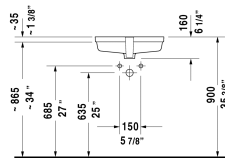

Vero Vanity basin # 0330480000

< 19 1/8" Inch >

Vanity basin	Dimension	Weight	Order number
undermount basin, with overflow, without tap platform, hardware included, cUPC listed, 19 1/8" Inch			
Colors			
00 White			
Variant			
☒	19 1/8" x 12 3/8" Inch	20.1 lb	0330480000
Infobox			
Measurements of undercounter models represent interior measurements			
Sanitary ceramics with the special WonderGliss surface finish will remain clean and attractive-looking for a long time to come. When ordering WonderGliss please add a "1" as eleventh digit to the model number.			
Hardware for stone countertops, (with the exception of # 046651)		0.4 lb	005028
Design Siphon		3.3 lb	005036

All drawings contain the necessary measurements which are subject to standard tolerances. They are stated in inch & mm and are non-binding. Exact measurements, in particular for customized installation scenarios, can only be taken from the finished ceramic piece.