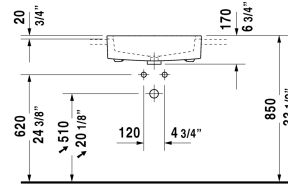

Vero Semi-recessed washbasin # 0314550000 / 0314550030 / 0314550060

|< 21 5/8" Inch >|

8377 Fogo

Semi-recessed washbasin	Dimension	Weight	Order number
with overflow, with tap platform, hardware included, cUPC listed, 21 5/8" Inch			
<b>Colors</b>			
00 White			
<b>Variant</b>			
●	21 5/8" x 18 1/2" Inch	38.8 lb	0314550000
●●●	21 5/8" x 18 1/2" Inch	38.8 lb	0314550030
☒	21 5/8" x 18 1/2" Inch	38.8 lb	0314550060
Sanitary ceramics with the special WonderGliss surface finish will remain clean and attractive-looking for a long time to come. When ordering WonderGliss please add a "1" as eleventh digit to the model number.			

All drawings contain the necessary measurements which are subject to standard tolerances. They are stated in inch & mm and are non-binding. Exact measurements, in particular for customized installation scenarios, can only be taken from the finished ceramic piece.