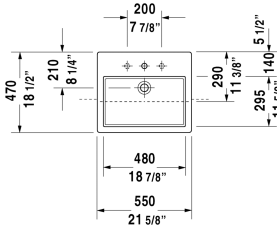

Vero Semi-recessed washbasin # 0314550000 / 0314550030 / 0314550060

|< 21 5/8" Inch >|

8377 Fogo

Semi-recessed washbasin	Dimension	Weight	Order number
with overflow, with tap platform, hardware included, cUPC listed, 21 5/8" Inch			
<b>Colors</b>			
00 White			
<b>Variant</b>			
●	21 5/8" x 18 1/2" Inch	38.8 lb	0314550000
●●●	21 5/8" x 18 1/2" Inch	38.8 lb	0314550030
☒	21 5/8" x 18 1/2" Inch	38.8 lb	0314550060
Sanitary ceramics with the special WonderGliss surface finish will remain clean and attractive-looking for a long time to come. When ordering WonderGliss please add a "1" as eleventh digit to the model number.			

All drawings contain the necessary measurements which are subject to standard tolerances. They are stated in inch & mm and are non-binding. Exact measurements, in particular for customized installation scenarios, can only be taken from the finished ceramic piece.