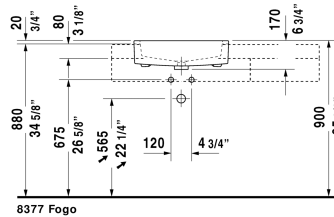

Vero Semi-recessed washbasin # 0314550000 / 0314550030 / 0314550060

|< 21 5/8" Inch >|

8377 Fogo

Semi-recessed washbasin	Dimension	Weight	Order number
with overflow, with tap platform, hardware included, cUPC listed, 21 5/8" Inch			
<b>Colors</b>			
00 White			
<b>Variant</b>			
●	21 5/8" x 18 1/2" Inch	38.8 lb	0314550000
●●●	21 5/8" x 18 1/2" Inch	38.8 lb	0314550030
☒	21 5/8" x 18 1/2" Inch	38.8 lb	0314550060
Sanitary ceramics with the special WonderGliss surface finish will remain clean and attractive-looking for a long time to come. When ordering WonderGliss please add a "1" as eleventh digit to the model number.			

All drawings contain the necessary measurements which are subject to standard tolerances. They are stated in inch & mm and are non-binding. Exact measurements, in particular for customized installation scenarios, can only be taken from the finished ceramic piece.