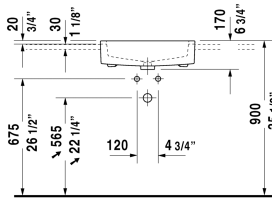

Vero Semi-recessed washbasin # 0314550000 / 0314550030 / 0314550060

|< 21 5/8" Inch >|

8377 Fogo

Semi-recessed washbasin	Dimension	Weight	Order number
with overflow, with tap platform, hardware included, cUPC listed, 21 5/8" Inch			
<b>Colors</b>			
00 White			
<b>Variant</b>			
●	21 5/8" x 18 1/2" Inch	38.8 lb	0314550000
●●●	21 5/8" x 18 1/2" Inch	38.8 lb	0314550030
☒	21 5/8" x 18 1/2" Inch	38.8 lb	0314550060
Sanitary ceramics with the special WonderGliss surface finish will remain clean and attractive-looking for a long time to come. When ordering WonderGliss please add a "1" as eleventh digit to the model number.			

All drawings contain the necessary measurements which are subject to standard tolerances. They are stated in inch & mm and are non-binding. Exact measurements, in particular for customized installation scenarios, can only be taken from the finished ceramic piece.