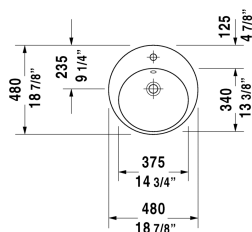

**Starck 2 Vanity basin # 2327480000**

| &lt; Ø 18 7/8" Inch &gt; |

Vanity basin	Dimension	Weight	Order number
drop-in basin, with overflow, with tap platform, Ø 18 7/8" Inch			
<b>Colors</b>			
00 White			
<b>Variant</b>			
●	Ø 18 7/8" Inch	19 lb	2327480000
Sanitary ceramics with the special WonderGliss surface finish will remain clean and attractive-looking for a long time to come. When ordering WonderGliss please add a "1" as eleventh digit to the model number.			
<b>Suitable products</b>			
Vanity unit wall-mounted 1 pull-out compartment, countertop including one cut-out, for 1 above-counter basin central, 31 1/2" x 21 5/8" Inch	31 1/2" x 21 5/8" Inch		KT6694
Vanity unit wall-mounted 1 pull-out compartment, countertop including one cut-out, for 1 vanity basin central including cut-out for siphon and siphon cover, 39 3/8" x 21 5/8" Inch	39 3/8" x 21 5/8" Inch		KT6795
Vanity unit wall-mounted 1 pull-out compartment, countertop including one cut-out, for 1 vanity basin central including cut-out for siphon and siphon cover, 47 1/4" x 21 5/8" Inch	47 1/4" x 21 5/8" Inch		KT6796
Vanity unit wall-mounted 2 pull-out compartments, 1 countertop with one cut-out or two cut-outs, for 1 or 2 vanity basins each including cut-out for siphon and siphon cover, 55 1/8" x 21 5/8" Inch	55 1/8" x 21 5/8" Inch		KT6797 B/L/R
Vanity unit wall-mounted 2 drawers, upper drawer including cut-out for siphon and siphon cover, countertop including one cut-out, for 1 vanity basin central, 39 3/8" x 21 5/8" Inch	39 3/8" x 21 5/8" Inch		KT6755
Vanity unit wall-mounted 2 drawers, upper drawer including cut-out for siphon and siphon cover, countertop including one cut-out, for 1 vanity basin central, 47 1/4" x 21 5/8" Inch	47 1/4" x 21 5/8" Inch		KT6756
Vanity unit wall-mounted 4 drawers, 1 countertop with one cut-out or two cut-outs, drawer beneath basin including cut-out for siphon and siphon cover, for 1 or 2 vanity basin(s), 55 1/8" x 21 5/8" Inch	55 1/8" x 21 5/8" Inch		KT6757 B/L/R