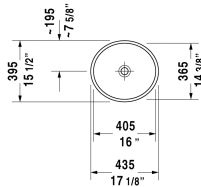

**Starck 2 Washbowl # 2321440000**

|< 17 1/8" Inch >|

Washbowl	Dimension	Weight	Order number
ground, without overflow, without tap platform, hardware included, cUPC listed, 17 1/8" Inch			
<b>Colors</b>			
00 White			
<b>Variant</b>			
☒	17 1/8" x 15 1/2" Inch	16.5 lb	2321440000
Sanitary ceramics with the special WonderGliss surface finish will remain clean and attractive-looking for a long time to come. When ordering WonderGliss please add a "1" as eleventh digit to the model number.			
<b>Suitable products</b>			
Vanity unit wall-mounted 1 pull-out compartment, countertop including one cut-out, for 1 above-counter basin central, 31 1/2" x 21 5/8" Inch	31 1/2" x 21 5/8" Inch		KT6694
Vanity unit wall-mounted 1 pull-out compartment, countertop including one cut-out, for 1 above-counter basin central, 39 3/8" x 21 5/8" Inch	39 3/8" x 21 5/8" Inch		KT6695
Vanity unit wall-mounted 1 pull-out compartment, countertop including one cut-out, for 1 above-counter basin central, 47 1/4" x 21 5/8" Inch	47 1/4" x 21 5/8" Inch		KT6696
Vanity unit wall-mounted 2 pull-out compartments, 1 countertop with one cut-out or two cut-outs, for 1 or 2 above-counter basins, 55 1/8" x 21 5/8" Inch	55 1/8" x 21 5/8" Inch		KT6697 B/L/R