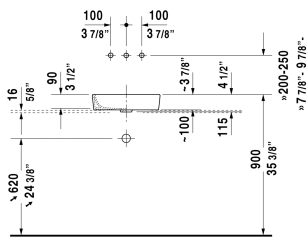

**Starck 2 Washbowl # 2321440000**

|< 17 1/8" Inch >|

Washbowl	Dimension	Weight	Order number
ground, without overflow, without tap platform, hardware included, cUPC listed, 17 1/8" Inch			
<b>Colors</b>			
00 White			
<b>Variant</b>			
☒	17 1/8" x 15 1/2" Inch	16.5 lb	2321440000
Sanitary ceramics with the special WonderGliss surface finish will remain clean and attractive-looking for a long time to come. When ordering WonderGliss please add a "1" as eleventh digit to the model number.			
<b>Suitable products</b>			
Vanity unit wall-mounted 1 pull-out compartment, countertop including one cut-out, for 1 above-counter basin central, 31 1/2" x 21 5/8" Inch	31 1/2" x 21 5/8" Inch		KT6694
Vanity unit wall-mounted 1 pull-out compartment, countertop including one cut-out, for 1 above-counter basin central, 39 3/8" x 21 5/8" Inch	39 3/8" x 21 5/8" Inch		KT6695
Vanity unit wall-mounted 1 pull-out compartment, countertop including one cut-out, for 1 above-counter basin central, 47 1/4" x 21 5/8" Inch	47 1/4" x 21 5/8" Inch		KT6696
Vanity unit wall-mounted 2 pull-out compartments, 1 countertop with one cut-out or two cut-outs, for 1 or 2 above-counter basins, 55 1/8" x 21 5/8" Inch	55 1/8" x 21 5/8" Inch		KT6697 B/L/R

All drawings contain the necessary measurements which are subject to standard tolerances. They are stated in inch & mm and are non-binding. Exact measurements, in particular for customized installation scenarios, can only be taken from the finished ceramic piece.