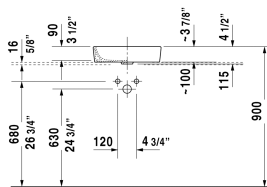

**Starck 2 Washbowl # 2321440000**

|< 17 1/8" Inch >|

Washbowl	Dimension	Weight	Order number
ground, without overflow, without tap platform, hardware included, cUPC listed, 17 1/8" Inch			
<b>Colors</b>			
00 White			
<b>Variant</b>			
☒	17 1/8" x 15 1/2" Inch	16.5 lb	2321440000
Sanitary ceramics with the special WonderGliss surface finish will remain clean and attractive-looking for a long time to come. When ordering WonderGliss please add a "1" as eleventh digit to the model number.			
<b>Suitable products</b>			
Vanity unit wall-mounted 1 pull-out compartment, countertop including one cut-out, for 1 above-counter basin central, 31 1/2" x 21 5/8" Inch	31 1/2" x 21 5/8" Inch		KT6694
Vanity unit wall-mounted 1 pull-out compartment, countertop including one cut-out, for 1 above-counter basin central, 39 3/8" x 21 5/8" Inch	39 3/8" x 21 5/8" Inch		KT6695
Vanity unit wall-mounted 1 pull-out compartment, countertop including one cut-out, for 1 above-counter basin central, 47 1/4" x 21 5/8" Inch	47 1/4" x 21 5/8" Inch		KT6696
Vanity unit wall-mounted 2 pull-out compartments, 1 countertop with one cut-out or two cut-outs, for 1 or 2 above-counter basins, 55 1/8" x 21 5/8" Inch	55 1/8" x 21 5/8" Inch		KT6697 B/L/R

All drawings contain the necessary measurements which are subject to standard tolerances. They are stated in inch & mm and are non-binding. Exact measurements, in particular for customized installation scenarios, can only be taken from the finished ceramic piece.