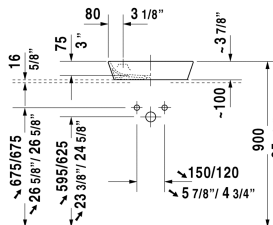

Starck 1 Washbowl # 2322460000

< 18 1/8" Inch >

Washbowl	Dimension	Weight	Order number
with interior tap platform, ground, without overflow, hardware included, 18 1/8" Inch			
Colors			
00 White			
Variant			
●	18 1/8" x 18 1/8" Inch	20.7 lb	2322460000
Infobox			
We recommend the following faucets: Axor Starck Puro (Hansgrohe), Metris S (Hansgrohe), Metris 110 (Hansgrohe), Talis 150 (Hansgrohe), Focus 190 (Hansgrohe), Imo (Dornbracht)			
Sanitary ceramics with the special WonderGliss surface finish will remain clean and attractive-looking for a long time to come. When ordering WonderGliss please add a "1" as eleventh digit to the model number.			
Suitable products			
Vanity unit wall-mounted 1 pull-out compartment, countertop including one cut-out, for 1 above-counter basin central, 31 1/2" x 21 5/8" Inch	31 1/2" x 21 5/8" Inch		KT6694
Vanity unit wall-mounted 1 pull-out compartment, countertop including one cut-out, for 1 above-counter basin central, 39 3/8" x 21 5/8" Inch	39 3/8" x 21 5/8" Inch		KT6695
Vanity unit wall-mounted 1 pull-out compartment, countertop including one cut-out, for 1 above-counter basin central, 47 1/4" x 21 5/8" Inch	47 1/4" x 21 5/8" Inch		KT6696
Vanity unit wall-mounted 2 pull-out compartments, 1 countertop with one cut-out or two cut-outs, for 1 or 2 above-counter basins, 55 1/8" x 21 5/8" Inch	55 1/8" x 21 5/8" Inch		KT6697 B/L/R
Vanity unit wall-mounted 2 drawers, upper drawer including cut-out for siphon and siphon cover, countertop including one cut-out, for 1 above-counter basin central, 31 1/2" x 21 5/8" Inch	31 1/2" x 21 5/8" Inch		KT6654

All drawings contain the necessary measurements which are subject to standard tolerances. They are stated in inch & mm and are non-binding. Exact measurements, in particular for customized installation scenarios, can only be taken from the finished ceramic piece.