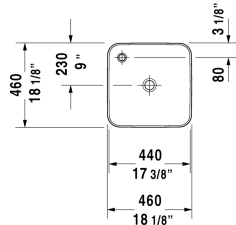

Starck 1 Washbowl # 2322460000

< 18 1/8" Inch >

Washbowl	Dimension	Weight	Order number
with interior tap platform, ground, without overflow, hardware included, 18 1/8" Inch			
Colors			
00 White			
Variant			
●	18 1/8" x 18 1/8" Inch	20.7 lb	2322460000
Infobox			
We recommend the following faucets: Axor Starck Puro (Hansgrohe), Metris S (Hansgrohe), Metris 110 (Hansgrohe), Talis 150 (Hansgrohe), Focus 190 (Hansgrohe), Imo (Dornbracht)			
Sanitary ceramics with the special WonderGliss surface finish will remain clean and attractive-looking for a long time to come. When ordering WonderGliss please add a "1" as eleventh digit to the model number.			
Suitable products			
Vanity unit wall-mounted 1 pull-out compartment, countertop including one cut-out, for 1 above-counter basin central, 31 1/2" x 21 5/8" Inch	31 1/2" x 21 5/8" Inch		KT6694
Vanity unit wall-mounted 1 pull-out compartment, countertop including one cut-out, for 1 above-counter basin central, 39 3/8" x 21 5/8" Inch	39 3/8" x 21 5/8" Inch		KT6695
Vanity unit wall-mounted 1 pull-out compartment, countertop including one cut-out, for 1 above-counter basin central, 47 1/4" x 21 5/8" Inch	47 1/4" x 21 5/8" Inch		KT6696
Vanity unit wall-mounted 2 pull-out compartments, 1 countertop with one cut-out or two cut-outs, for 1 or 2 above-counter basins, 55 1/8" x 21 5/8" Inch	55 1/8" x 21 5/8" Inch		KT6697 B/L/R
Vanity unit wall-mounted 2 drawers, upper drawer including cut-out for siphon and siphon cover, countertop including one cut-out, for 1 above-counter basin central, 31 1/2" x 21 5/8" Inch	31 1/2" x 21 5/8" Inch		KT6654

All drawings contain the necessary measurements which are subject to standard tolerances. They are stated in inch & mm and are non-binding. Exact measurements, in particular for customized installation scenarios, can only be taken from the finished ceramic piece.