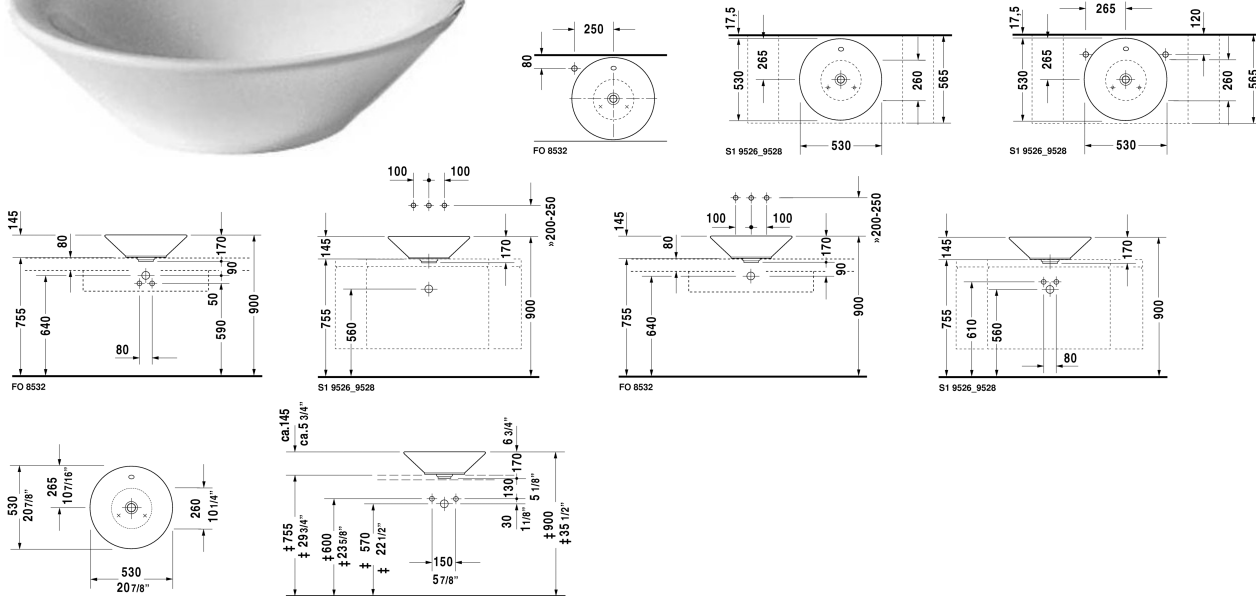

Starck 1 Washbowl # 0408530000

| < Ø 20 7/8" Inch > |

| Washbowl   | Dimension      | Weight  | Order number |
|--|----------------|---------|--------------|
| with overflow, without tap platform, overflow clip Chrome included, hardware included, cUPC listed, Ø 20 7/8" Inch   |                |         |              |
| <b>Colors</b>  |                |         |              |
| 00 White   |                |         |              |
| <b>Variant</b>   |                |         |              |
| ☒  | Ø 20 7/8" Inch | 21.6 lb | 0408530000   |
| Sanitary ceramics with the special WonderGliss surface finish will remain clean and attractive-looking for a long time to come.<br>When ordering WonderGliss please add a "1" as eleventh digit to the model number. |                |         |              |
| Design Siphon  |                | 3.3 lb  | 005036       |
| Pop-up basin waste with horizontal lever**   | 2" Inch        | 1.1 lb  | 005031       |
| Pop-up basin waste with vertical lever***  | 2" Inch        | 1.1 lb  | 005051       |
| <b>Suitable products</b>   |                |         |              |

All drawings contain the necessary measurements which are subject to standard tolerances. They are stated in inch & mm and are non-binding. Exact measurements, in particular for customized installation scenarios, can only be taken from the finished ceramic piece.