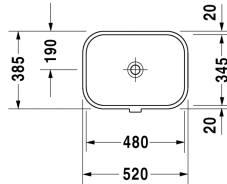

Happy D.2 Vanity basin # 0457480000

| < 18 7/8" Inch > |

Vanity basin	Dimension	Weight	Order number
undermount basin, with overflow, without tap platform, hardware included, overflow clip Chrome included, 18 7/8" Inch			
Colors			
00 White			
Variant			
☒	18 7/8" x 13 5/8" Inch	17.6 lb	0457480000
Infobox			
Measurements of undercounter models represent interior measurements			
Sanitary ceramics with the special WonderGliss surface finish will remain clean and attractive-looking for a long time to come. When ordering WonderGliss please add a "1" as eleventh digit to the model number.			
Hardware for stone countertops, (with the exception of # 046651)		0.4 lb	005028
Design Siphon		3.3 lb	005036
Push-open waste		2" Inch	005052

All drawings contain the necessary measurements which are subject to standard tolerances. They are stated in inch & mm and are non-binding. Exact measurements, in particular for customized installation scenarios, can only be taken from the finished ceramic piece.