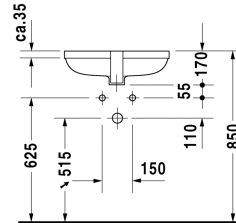

Happy D.2 Vanity basin # 0457480000

| < 18 7/8" Inch > |

Vanity basin	Dimension	Weight	Order number
undermount basin, with overflow, without tap platform, hardware included, overflow clip Chrome included, 18 7/8" Inch			
Colors			
00 White			
Variant			
☒	18 7/8" x 13 5/8" Inch	17.6 lb	0457480000
Infobox			
Measurements of undercounter models represent interior measurements			
Sanitary ceramics with the special WonderGliss surface finish will remain clean and attractive-looking for a long time to come. When ordering WonderGliss please add a "1" as eleventh digit to the model number.			
Hardware for stone countertops, (with the exception of # 046651)		0.4 lb	005028
Design Siphon		3.3 lb	005036
Push-open waste		2" Inch	005052

All drawings contain the necessary measurements which are subject to standard tolerances. They are stated in inch & mm and are non-binding. Exact measurements, in particular for customized installation scenarios, can only be taken from the finished ceramic piece.