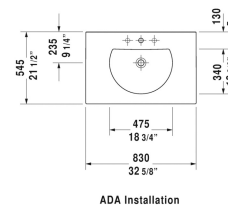

Darling New Furniture washbasin # 0499830000 / 0499830030

< 32 5/8" Inch >

ADA Installation

ADA Installation

ADA Installation

Furniture washbasin	Dimension	Weight	Order number
with overflow, with tap platform, wall-mounted, 32 5/8" Inch			
Colors			
00 White			
Variant			
●	32 5/8" x 21 1/2" Inch	47 lb	0499830000
●●●	32 5/8" x 21 1/2" Inch	47 lb	0499830030
Infobox			
For vanity units the space-saving siphon is recommended			
Sanitary ceramics with the special WonderGliss surface finish will remain clean and attractive-looking for a long time to come. When ordering WonderGliss please add a "1" as eleventh digit to the model number.			
Space-saving siphon	1 1/4" Inch	0.9 lb	005076
Suitable products			

Darling New Furniture washbasin # 0499830000 / 0499830030

| < 32 5/8" Inch > |

Vanity unit wall-mounted 1 pull-out compartment, compartment consists of glass dividers and 2 boxes (small/large), for Darling New # 049983, 31 1/2" x 20 1/2" Inch	31 1/2" x 20 1/2" Inch	XL6062
Vanity unit wall-mounted 1 pull-out compartment, for Darling New # 049983, 32 1/4" x 21 1/8" Inch	32 1/4" x 21 1/8" Inch	LC6162
Vanity unit wall-mounted with 2 drawers, upper drawer including cut-out for siphon and siphon cover, for Darling New # 049983, 32 1/4" x 21 1/8" Inch	32 1/4" x 21 1/8" Inch	LC6262
Vanity unit floorstanding 2 pull-out compartments, upper drawer including cut-out for siphon and siphon cover, for Darling New # 049983, 32 1/4" x 21 1/8" Inch	32 1/4" x 21 1/8" Inch	LC6606
Vanity unit floorstanding 2 pull-out compartments, plinth panel with integrated plinth leg (adjustable), for Darling New # 049983, 32 1/4" x 21 1/8" Inch	32 1/4" x 21 1/8" Inch	LC6618

All drawings contain the necessary measurements which are subject to standard tolerances. They are stated in inch & mm and are non-binding. Exact measurements, in particular for customized installation scenarios, can only be taken from the finished ceramic piece.