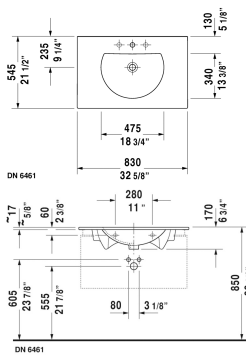

Darling New Furniture washbasin # 0499830000 / 0499830030

< 32 5/8" Inch >

ADA Installation

ADA Installation

ADA Installation

Furniture washbasin	Dimension	Weight	Order number
with overflow, with tap platform, wall-mounted, 32 5/8" Inch			
Colors			
00 White			
Variant			
●	32 5/8" x 21 1/2" Inch	47 lb	0499830000
●●●	32 5/8" x 21 1/2" Inch	47 lb	0499830030
Infobox			
For vanity units the space-saving siphon is recommended			
Sanitary ceramics with the special WonderGliss surface finish will remain clean and attractive-looking for a long time to come. When ordering WonderGliss please add a "1" as eleventh digit to the model number.			
Space-saving siphon	1 1/4" Inch	0.9 lb	005076
Suitable products			

Darling New Furniture washbasin # 0499830000 / 0499830030

| < 32 5/8" Inch > |

Vanity unit wall-mounted 1 pull-out compartment, compartment consists of glass dividers and 2 boxes (small/large), for Darling New # 049983, 31 1/2" x 20 1/2" Inch	31 1/2" x 20 1/2" Inch	XL6062
Vanity unit wall-mounted 1 pull-out compartment, for Darling New # 049983, 32 1/4" x 21 1/8" Inch	32 1/4" x 21 1/8" Inch	LC6162
Vanity unit wall-mounted with 2 drawers, upper drawer including cut-out for siphon and siphon cover, for Darling New # 049983, 32 1/4" x 21 1/8" Inch	32 1/4" x 21 1/8" Inch	LC6262
Vanity unit floorstanding 2 pull-out compartments, upper drawer including cut-out for siphon and siphon cover, for Darling New # 049983, 32 1/4" x 21 1/8" Inch	32 1/4" x 21 1/8" Inch	LC6606
Vanity unit floorstanding 2 pull-out compartments, plinth panel with integrated plinth leg (adjustable), for Darling New # 049983, 32 1/4" x 21 1/8" Inch	32 1/4" x 21 1/8" Inch	LC6618

All drawings contain the necessary measurements which are subject to standard tolerances. They are stated in inch & mm and are non-binding. Exact measurements, in particular for customized installation scenarios, can only be taken from the finished ceramic piece.