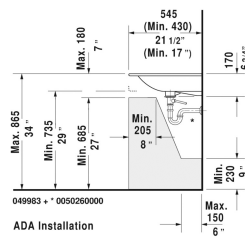

Darling New Furniture washbasin # 0499830000 / 0499830030

< 32 5/8" Inch >

ADA Installation

ADA Installation

ADA Installation

Furniture washbasin	Dimension	Weight	Order number
with overflow, with tap platform, wall-mounted, 32 5/8" Inch			
Colors			
00 White			
Variant			
●	32 5/8" x 21 1/2" Inch	47 lb	0499830000
●●●	32 5/8" x 21 1/2" Inch	47 lb	0499830030
Infobox			
For vanity units the space-saving siphon is recommended			
Sanitary ceramics with the special WonderGliss surface finish will remain clean and attractive-looking for a long time to come. When ordering WonderGliss please add a "1" as eleventh digit to the model number.			
Space-saving siphon	1 1/4" Inch	0.9 lb	005076
Suitable products			

Darling New Furniture washbasin # 0499830000 / 0499830030

| < 32 5/8" Inch > |

Vanity unit wall-mounted 1 pull-out compartment, compartment consists of glass dividers and 2 boxes (small/large), for Darling New # 049983, 31 1/2" x 20 1/2" Inch	31 1/2" x 20 1/2" Inch	XL6062
Vanity unit wall-mounted 1 pull-out compartment, for Darling New # 049983, 32 1/4" x 21 1/8" Inch	32 1/4" x 21 1/8" Inch	LC6162
Vanity unit wall-mounted with 2 drawers, upper drawer including cut-out for siphon and siphon cover, for Darling New # 049983, 32 1/4" x 21 1/8" Inch	32 1/4" x 21 1/8" Inch	LC6262
Vanity unit floorstanding 2 pull-out compartments, upper drawer including cut-out for siphon and siphon cover, for Darling New # 049983, 32 1/4" x 21 1/8" Inch	32 1/4" x 21 1/8" Inch	LC6606
Vanity unit floorstanding 2 pull-out compartments, plinth panel with integrated plinth leg (adjustable), for Darling New # 049983, 32 1/4" x 21 1/8" Inch	32 1/4" x 21 1/8" Inch	LC6618

All drawings contain the necessary measurements which are subject to standard tolerances. They are stated in inch & mm and are non-binding. Exact measurements, in particular for customized installation scenarios, can only be taken from the finished ceramic piece.