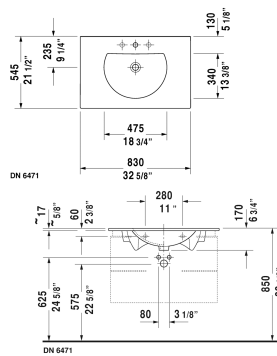

Darling New Furniture washbasin # 0499830000 / 0499830030

< 32 5/8" Inch >

ADA Installation

ADA Installation

ADA Installation

Furniture washbasin	Dimension	Weight	Order number
with overflow, with tap platform, wall-mounted, 32 5/8" Inch			
Colors			
00 White			
Variant			
●	32 5/8" x 21 1/2" Inch	47 lb	0499830000
●●●	32 5/8" x 21 1/2" Inch	47 lb	0499830030
Infobox			
For vanity units the space-saving siphon is recommended			
Sanitary ceramics with the special WonderGliss surface finish will remain clean and attractive-looking for a long time to come. When ordering WonderGliss please add a "1" as eleventh digit to the model number.			
Space-saving siphon	1 1/4" Inch	0.9 lb	005076
Suitable products			

Darling New Furniture washbasin # 0499830000 / 0499830030

| < 32 5/8" Inch > |

Vanity unit wall-mounted 1 pull-out compartment, compartment consists of glass dividers and 2 boxes (small/large), for Darling New # 049983, 31 1/2" x 20 1/2" Inch	31 1/2" x 20 1/2" Inch	XL6062
Vanity unit wall-mounted 1 pull-out compartment, for Darling New # 049983, 32 1/4" x 21 1/8" Inch	32 1/4" x 21 1/8" Inch	LC6162
Vanity unit wall-mounted with 2 drawers, upper drawer including cut-out for siphon and siphon cover, for Darling New # 049983, 32 1/4" x 21 1/8" Inch	32 1/4" x 21 1/8" Inch	LC6262
Vanity unit floorstanding 2 pull-out compartments, upper drawer including cut-out for siphon and siphon cover, for Darling New # 049983, 32 1/4" x 21 1/8" Inch	32 1/4" x 21 1/8" Inch	LC6606
Vanity unit floorstanding 2 pull-out compartments, plinth panel with integrated plinth leg (adjustable), for Darling New # 049983, 32 1/4" x 21 1/8" Inch	32 1/4" x 21 1/8" Inch	LC6618

All drawings contain the necessary measurements which are subject to standard tolerances. They are stated in inch & mm and are non-binding. Exact measurements, in particular for customized installation scenarios, can only be taken from the finished ceramic piece.