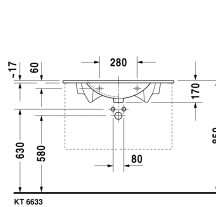

Darling New Furniture washbasin # 0499830000 / 0499830030

< 32 5/8" Inch >

ADA Installation

ADA Installation

ADA Installation

Furniture washbasin	Dimension	Weight	Order number
with overflow, with tap platform, wall-mounted, 32 5/8" Inch			
Colors			
00 White			
Variant			
●	32 5/8" x 21 1/2" Inch	47 lb	0499830000
●●●	32 5/8" x 21 1/2" Inch	47 lb	0499830030
Infobox			
For vanity units the space-saving siphon is recommended			
Sanitary ceramics with the special WonderGliss surface finish will remain clean and attractive-looking for a long time to come. When ordering WonderGliss please add a "1" as eleventh digit to the model number.			
Space-saving siphon	1 1/4" Inch	0.9 lb	005076
Suitable products			

Darling New Furniture washbasin # 0499830000 / 0499830030

| < 32 5/8" Inch > |

Vanity unit wall-mounted 1 pull-out compartment, compartment consists of glass dividers and 2 boxes (small/large), for Darling New # 049983, 31 1/2" x 20 1/2" Inch	31 1/2" x 20 1/2" Inch	XL6062
Vanity unit wall-mounted 1 pull-out compartment, for Darling New # 049983, 32 1/4" x 21 1/8" Inch	32 1/4" x 21 1/8" Inch	LC6162
Vanity unit wall-mounted with 2 drawers, upper drawer including cut-out for siphon and siphon cover, for Darling New # 049983, 32 1/4" x 21 1/8" Inch	32 1/4" x 21 1/8" Inch	LC6262
Vanity unit floorstanding 2 pull-out compartments, upper drawer including cut-out for siphon and siphon cover, for Darling New # 049983, 32 1/4" x 21 1/8" Inch	32 1/4" x 21 1/8" Inch	LC6606
Vanity unit floorstanding 2 pull-out compartments, plinth panel with integrated plinth leg (adjustable), for Darling New # 049983, 32 1/4" x 21 1/8" Inch	32 1/4" x 21 1/8" Inch	LC6618

All drawings contain the necessary measurements which are subject to standard tolerances. They are stated in inch & mm and are non-binding. Exact measurements, in particular for customized installation scenarios, can only be taken from the finished ceramic piece.