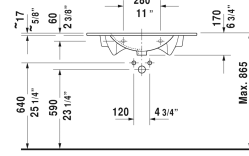

Darling New Furniture washbasin # 0499830000 / 0499830030

< 32 5/8" Inch >

ADA Installation

ADA Installation

ADA Installation

Furniture washbasin	Dimension	Weight	Order number
with overflow, with tap platform, wall-mounted, 32 5/8" Inch			
Colors			
00 White			
Variant			
●	32 5/8" x 21 1/2" Inch	47 lb	0499830000
●●●	32 5/8" x 21 1/2" Inch	47 lb	0499830030
Infobox			
For vanity units the space-saving siphon is recommended			
Sanitary ceramics with the special WonderGliss surface finish will remain clean and attractive-looking for a long time to come. When ordering WonderGliss please add a "1" as eleventh digit to the model number.			
Space-saving siphon	1 1/4" Inch	0.9 lb	005076
Suitable products			

Darling New Furniture washbasin # 0499830000 / 0499830030

| < 32 5/8" Inch > |

Vanity unit wall-mounted 1 pull-out compartment, compartment consists of glass dividers and 2 boxes (small/large), for Darling New # 049983, 31 1/2" x 20 1/2" Inch	31 1/2" x 20 1/2" Inch	XL6062
Vanity unit wall-mounted 1 pull-out compartment, for Darling New # 049983, 32 1/4" x 21 1/8" Inch	32 1/4" x 21 1/8" Inch	LC6162
Vanity unit wall-mounted with 2 drawers, upper drawer including cut-out for siphon and siphon cover, for Darling New # 049983, 32 1/4" x 21 1/8" Inch	32 1/4" x 21 1/8" Inch	LC6262
Vanity unit floorstanding 2 pull-out compartments, upper drawer including cut-out for siphon and siphon cover, for Darling New # 049983, 32 1/4" x 21 1/8" Inch	32 1/4" x 21 1/8" Inch	LC6606
Vanity unit floorstanding 2 pull-out compartments, plinth panel with integrated plinth leg (adjustable), for Darling New # 049983, 32 1/4" x 21 1/8" Inch	32 1/4" x 21 1/8" Inch	LC6618

All drawings contain the necessary measurements which are subject to standard tolerances. They are stated in inch & mm and are non-binding. Exact measurements, in particular for customized installation scenarios, can only be taken from the finished ceramic piece.