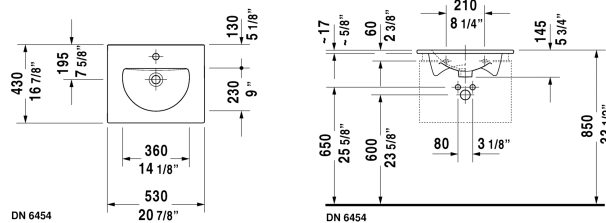

Darling New Furniture washbasin # 0499530000

| < 20 7/8" Inch > |

Furniture washbasin	Dimension	Weight	Order number
with overflow, with tap platform, hardware included, wall-mounted, cUPC listed, 20 7/8" Inch			
Colors			
00 White			
Variant			
●	20 7/8" x 16 7/8" Inch	24.3 lb	0499530000
Infobox			
For vanity units the space-saving siphon is recommended			
Sanitary ceramics with the special WonderGliss surface finish will remain clean and attractive-looking for a long time to come. When ordering WonderGliss please add a "1" as eleventh digit to the model number.			
Space-saving siphon	1 1/4" Inch	0.9 lb	005076
Suitable products			
Vanity unit wall-mounted 1 pull-out compartment, compartment consists of glass dividers and 2 boxes (small/large), for Darling New # 049953 without compartment, 19 5/8" x 16 1/8" Inch	19 5/8" x 16 1/8" Inch		XL6060
Vanity unit wall-mounted 1 pull-out compartment, for Darling New # 049953, 20 1/2" x 16 1/2" Inch	20 1/2" x 16 1/2" Inch		LC6160
Vanity unit wall-mounted with 2 drawers, upper drawer including cut-out for siphon and siphon cover, for Darling New # 049953, 20 1/2" x 16 1/2" Inch	20 1/2" x 16 1/2" Inch		LC6260
Vanity unit floorstanding 2 pull-out compartments, upper drawer including cut-out for siphon and siphon cover, for Darling New # 049953, 20 1/2" x 16 1/2" Inch	20 1/2" x 16 1/2" Inch		LC6604
Vanity unit floorstanding 2 pull-out compartments, plinth panel with integrated plinth leg (adjustable), for Darling New # 049953, 20 1/2" x 16 1/2" Inch	20 1/2" x 16 1/2" Inch		LC6616

Darling New Furniture washbasin # 0499530000

|< 20 7/8" Inch >|

All drawings contain the necessary measurements which are subject to standard tolerances. They are stated in inch & mm and are non-binding. Exact measurements, in particular for customized installation scenarios, can only be taken from the finished ceramic piece.