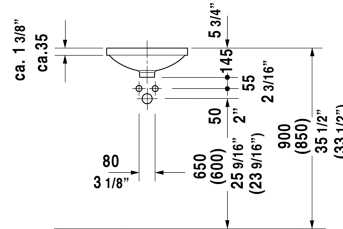

Architec Vanity basin # 0319370000

| < Ø 14 3/4" Inch > |

Vanity basin	Dimension	Weight	Order number
undermount basin, without overflow, without tap platform, outside fully glazed, hardware included, Ø 14 3/4" Inch			
Colors			
00 White			
Variant			
☒	Ø 14 3/4" Inch	12 lb	0319370000
Infobox			
Measurements of undercounter models represent interior measurements			
Sanitary ceramics with the special WonderGliss surface finish will remain clean and attractive-looking for a long time to come. When ordering WonderGliss please add a "1" as eleventh digit to the model number.			
Slotted waste for washbasins without overflow	2" Inch	0.9 lb	005038
Hardware for stone countertops, (with the exception of # 046651)		0.4 lb	005028

All drawings contain the necessary measurements which are subject to standard tolerances. They are stated in inch & mm and are non-binding. Exact measurements, in particular for customized installation scenarios, can only be taken from the finished ceramic piece.