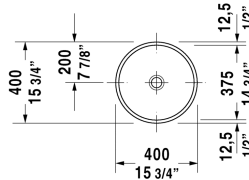

Architec Vanity basin # 0319370000

| < Ø 14 3/4" Inch > |

Vanity basin	Dimension	Weight	Order number
undermount basin, without overflow, without tap platform, outside fully glazed, hardware included, Ø 14 3/4" Inch			
Colors			
00 White			
Variant			
☒	Ø 14 3/4" Inch	12 lb	0319370000
Infobox			
Measurements of undercounter models represent interior measurements			
Sanitary ceramics with the special WonderGliss surface finish will remain clean and attractive-looking for a long time to come. When ordering WonderGliss please add a "1" as eleventh digit to the model number.			
Slotted waste for washbasins without overflow	2" Inch	0.9 lb	005038
Hardware for stone countertops, (with the exception of # 046651)		0.4 lb	005028

All drawings contain the necessary measurements which are subject to standard tolerances. They are stated in inch & mm and are non-binding. Exact measurements, in particular for customized installation scenarios, can only be taken from the finished ceramic piece.