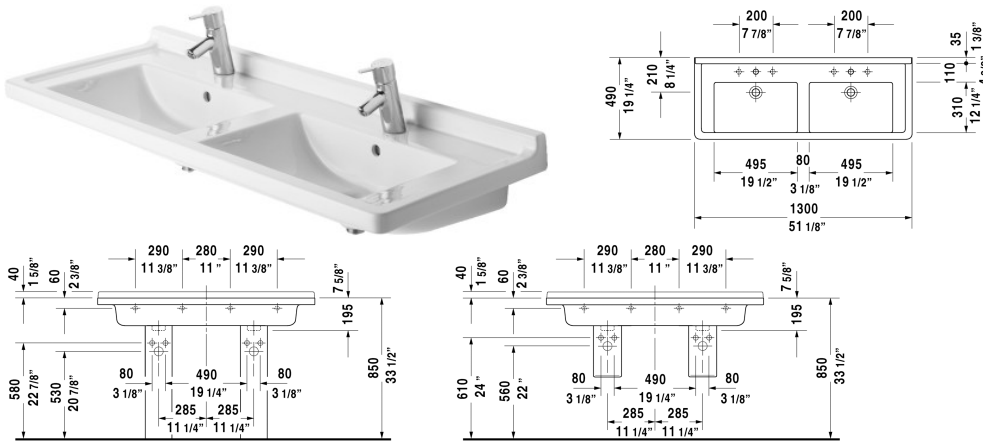

**Starck 3 Double furniture washbasin # 0332130000 / 0332130030**

| < 51 1/8" Inch > |

Double furniture washbasin	Dimension	Weight	Order number
with overflow, with tap platform, hardware included, wall-mounted, cUPC listed, 51 1/8" Inch			
<b>Colors</b>			
00 White			
<b>Variant</b>			
●	51 1/8" x 19 1/8" Inch	84.7 lb	0332130000
●●●	51 1/8" x 19 1/8" Inch	84.7 lb	0332130030
<b>Infobox</b>			
For mounting ceramics larger than 47 1/4", 2 sets of washbasin fixations are required, When combined with pedestal or siphon cover, 2 of each are mandatory, Suitable for universal vanity units and vanity units of X-Large and Ketho			
Sanitary ceramics with the special WonderGliss surface finish will remain clean and attractive-looking for a long time to come. When ordering WonderGliss please add a "1" as eleventh digit to the model number.			
Space-saving siphon	1 1/4" Inch	0.9 lb	005076
<b>Suitable products</b>			
Pedestal for # 030065, 030060, 030055, 030410, 030480, 030470, 033213, 28" x 8 1/4" Inch	28" x 8 1/4" Inch		086516
Siphon cover for # 030065, 030060, 030055, 030410, 030480, 030470, 033213, 6 3/4" x 11 1/4" Inch	6 3/4" x 11 1/4" Inch		086515

*All drawings contain the necessary measurements which are subject to standard tolerances. They are stated in inch & mm and are non-binding. Exact measurements, in particular for customized installation scenarios, can only be taken from the finished ceramic piece.*