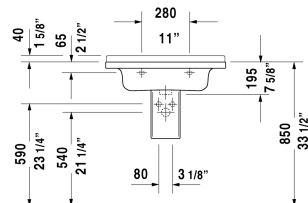

Starck 3 Furniture washbasin # 0304700000 / 0304700030

|< 27 1/2" Inch >|

Furniture washbasin	Dimension	Weight	Order number
hardware included, wall-mounted, with tap platform, CUPC listed, 27 1/2" Inch			
Colors			
00 White			
Variant			
● with overflow	27 1/2" x 19 1/4" Inch	46.6 lb	0304700000
●●● with overflow	27 1/2" x 19 1/4" Inch	46.6 lb	0304700030
Infobox			
Suitable for universal vanity units and vanity units of X-Large and Ketho			
Sanitary ceramics with the special WonderGliss surface finish will remain clean and attractive-looking for a long time to come. When ordering WonderGliss please add a "1" as eleventh digit to the model number.			
Space-saving siphon	1 1/4" Inch	0.9 lb	005076
Suitable products			
Pedestal for # 030065, 030060, 030055, 030410, 030480, 030470, 033213, 28" x 8 1/4" Inch	28" x 8 1/4" Inch		086516
Siphon cover for # 030065, 030060, 030055, 030410, 030480, 030470, 033213, 6 3/4" x 11 1/4" Inch	6 3/4" x 11 1/4" Inch		086515
Vanity unit wall-mounted 1 box drawer with siphon cut-out and cover, for Starck 3 # 030470, 25 5/8" x 18 1/4" Inch	25 5/8" x 18 1/4" Inch		KT6663

All drawings contain the necessary measurements which are subject to standard tolerances. They are stated in inch & mm and are non-binding. Exact measurements, in particular for customized installation scenarios, can only be taken from the finished ceramic piece.