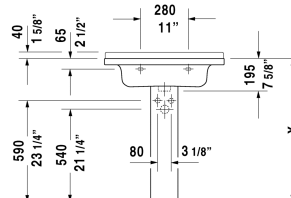

Starck 3 Furniture washbasin # 0304700000 / 0304700030

|< 27 1/2" Inch >|

Furniture washbasin	Dimension	Weight	Order number
hardware included, wall-mounted, with tap platform, CUPC listed, 27 1/2" Inch			
Colors			
00 White			
Variant			
● with overflow	27 1/2" x 19 1/4" Inch	46.6 lb	0304700000
●●● with overflow	27 1/2" x 19 1/4" Inch	46.6 lb	0304700030
Infobox			
Suitable for universal vanity units and vanity units of X-Large and Ketho			
Sanitary ceramics with the special WonderGliss surface finish will remain clean and attractive-looking for a long time to come. When ordering WonderGliss please add a "1" as eleventh digit to the model number.			
Space-saving siphon	1 1/4" Inch	0.9 lb	005076
Suitable products			
Pedestal for # 030065, 030060, 030055, 030410, 030480, 030470, 033213, 28" x 8 1/4" Inch	28" x 8 1/4" Inch		086516
Siphon cover for # 030065, 030060, 030055, 030410, 030480, 030470, 033213, 6 3/4" x 11 1/4" Inch	6 3/4" x 11 1/4" Inch		086515
Vanity unit wall-mounted 1 box drawer with siphon cut-out and cover, for Starck 3 # 030470, 25 5/8" x 18 1/4" Inch	25 5/8" x 18 1/4" Inch		KT6663

All drawings contain the necessary measurements which are subject to standard tolerances. They are stated in inch & mm and are non-binding. Exact measurements, in particular for customized installation scenarios, can only be taken from the finished ceramic piece.