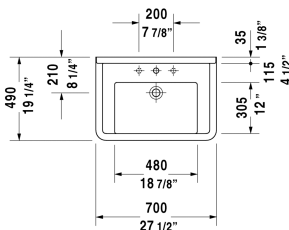

Starck 3 Furniture washbasin # 0304700000 / 0304700030

|< 27 1/2" Inch >|

Furniture washbasin	Dimension	Weight	Order number
hardware included, wall-mounted, with tap platform, CUPC listed, 27 1/2" Inch			
Colors			
00 White			
Variant			
● with overflow	27 1/2" x 19 1/4" Inch	46.6 lb	0304700000
●●● with overflow	27 1/2" x 19 1/4" Inch	46.6 lb	0304700030
Infobox			
Suitable for universal vanity units and vanity units of X-Large and Ketho			
Sanitary ceramics with the special WonderGliss surface finish will remain clean and attractive-looking for a long time to come. When ordering WonderGliss please add a "1" as eleventh digit to the model number.			
Space-saving siphon	1 1/4" Inch	0.9 lb	005076
Suitable products			
Pedestal for # 030065, 030060, 030055, 030410, 030480, 030470, 033213, 28" x 8 1/4" Inch	28" x 8 1/4" Inch		086516
Siphon cover for # 030065, 030060, 030055, 030410, 030480, 030470, 033213, 6 3/4" x 11 1/4" Inch	6 3/4" x 11 1/4" Inch		086515
Vanity unit wall-mounted 1 box drawer with siphon cut-out and cover, for Starck 3 # 030470, 25 5/8" x 18 1/4" Inch	25 5/8" x 18 1/4" Inch		KT6663

All drawings contain the necessary measurements which are subject to standard tolerances. They are stated in inch & mm and are non-binding. Exact measurements, in particular for customized installation scenarios, can only be taken from the finished ceramic piece.