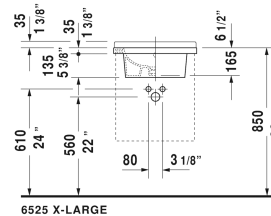

Starck 3 Furniture washbasin # 0303480000 / 0303480030

< 18 7/8" Inch >

Furniture washbasin	Dimension	Weight	Order number
with overflow, with tap platform, outside fully glazed, hardware included, wall-mounted, cUPC listed, 18 7/8" Inch			
Colors			
00 White			
Variant			
●	18 7/8" x 18 1/4" Inch	27.5 lb	0303480000
●●●	18 7/8" x 18 1/4" Inch	27.5 lb	0303480030
Infobox			
For vanity units the space-saving siphon is recommended, Suitable for vanity units X-Large and Ketho			
Sanitary ceramics with the special WonderGliss surface finish will remain clean and attractive-looking for a long time to come. When ordering WonderGliss please add a "1" as eleventh digit to the model number.			
Space-saving siphon	1 1/4" Inch	0.9 lb	005076
Suitable products			
Vanity unit wall-mounted 1 door, for Starck 3 # 030348, 17 3/8" x 17 7/8" Inch	17 3/8" x 17 7/8" Inch		KT6662 L/R
Vanity unit wall-mounted 1 door, for Starck 3 # 030348, 17 3/8" x 17 1/2" Inch	17 3/8" x 17 1/2" Inch		XL6525 L/R
Vanity unit wall-mounted 1 door, for Starck 3 # 030348, 18 1/8" x 17 5/8" Inch	18 1/8" x 17 5/8" Inch		LC6168 L/R
Vanity unit floorstanding 1 door, 1 glass shelf, for Starck 3 # 030348, 18 1/8" x 17 5/8" Inch	18 1/8" x 17 5/8" Inch		LC6169 L/R

All drawings contain the necessary measurements which are subject to standard tolerances. They are stated in inch & mm and are non-binding. Exact measurements, in particular for customized installation scenarios, can only be taken from the finished ceramic piece.