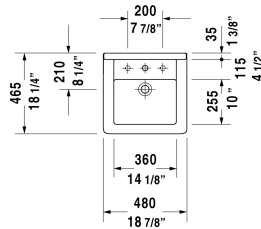

Starck 3 Furniture washbasin # 0303480000 / 0303480030

< 18 7/8" Inch >

Furniture washbasin	Dimension	Weight	Order number
with overflow, with tap platform, outside fully glazed, hardware included, wall-mounted, cUPC listed, 18 7/8" Inch			
Colors			
00 White			
Variant			
●	18 7/8" x 18 1/4" Inch	27.5 lb	0303480000
●●●	18 7/8" x 18 1/4" Inch	27.5 lb	0303480030
Infobox			
For vanity units the space-saving siphon is recommended, Suitable for vanity units X-Large and Ketho			
Sanitary ceramics with the special WonderGliss surface finish will remain clean and attractive-looking for a long time to come. When ordering WonderGliss please add a "1" as eleventh digit to the model number.			
Space-saving siphon	1 1/4" Inch	0.9 lb	005076
Suitable products			
Vanity unit wall-mounted 1 door, for Starck 3 # 030348, 17 3/8" x 17 7/8" Inch	17 3/8" x 17 7/8" Inch		KT6662 L/R
Vanity unit wall-mounted 1 door, for Starck 3 # 030348, 17 3/8" x 17 1/2" Inch	17 3/8" x 17 1/2" Inch		XL6525 L/R
Vanity unit wall-mounted 1 door, for Starck 3 # 030348, 18 1/8" x 17 5/8" Inch	18 1/8" x 17 5/8" Inch		LC6168 L/R
Vanity unit floorstanding 1 door, 1 glass shelf, for Starck 3 # 030348, 18 1/8" x 17 5/8" Inch	18 1/8" x 17 5/8" Inch		LC6169 L/R

All drawings contain the necessary measurements which are subject to standard tolerances. They are stated in inch & mm and are non-binding. Exact measurements, in particular for customized installation scenarios, can only be taken from the finished ceramic piece.