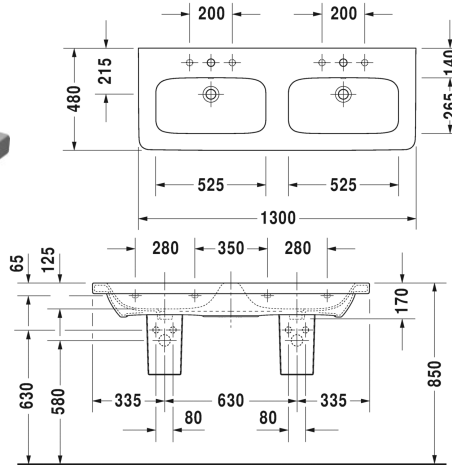

DuraStyle Double furniture washbasin # 2338130000 / 2338130030

|< 51 1/8" Inch >|

Double furniture washbasin	Dimension	Weight	Order number
with overflow, with tap platform, hardware included, wall-mounted, 51 1/8" Inch			
Colors			
00 White			
Variant			
●	51 1/8" x 18 7/8" Inch	72.7 lb	2338130000
●●●	51 1/8" x 18 7/8" Inch	72.7 lb	2338130030
Infobox			
For mounting ceramics larger than 47 1/4", 2 sets of washbasin fixations are required, When combined with pedestal or siphon cover, 2 of each are mandatory			
Sanitary ceramics with the special WonderGliss surface finish will remain clean and attractive-looking for a long time to come. When ordering WonderGliss please add a "1" as eleventh digit to the model number.			
Siphon for washbasin with outlet pipe 1 1/4"	1 1/4" Inch	1.3 lb	005026

**DuraStyle Double furniture washbasin # 2338130000 /
2338130030**

|< 51 1/8" Inch >|

Suitable products	
Siphon cover for # 231955, 231960, 231965, 232012, 232010, 232080, 232065, 232610, 232680, 232510, 232580, 233813,	085830
Pedestal for # 231955, 231960, 231965, 232012, 232010, 232080, 232065, 232610, 232680, 232510, 232580, 233813,	085829

All drawings contain the necessary measurements which are subject to standard tolerances. They are stated in inch & mm and are non-binding. Exact measurements, in particular for customized installation scenarios, can only be taken from the finished ceramic piece.