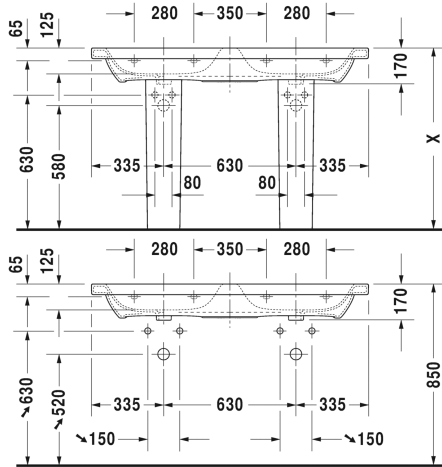

DuraStyle Double furniture washbasin # 2338130000 / 2338130030

|< 51 1/8" Inch >|

Double furniture washbasin	Dimension	Weight	Order number
with overflow, with tap platform, hardware included, wall-mounted, 51 1/8" Inch			
Colors			
00 White			
Variant			
●	51 1/8" x 18 7/8" Inch	72.7 lb	2338130000
●●●	51 1/8" x 18 7/8" Inch	72.7 lb	2338130030
Infobox			
For mounting ceramics larger than 47 1/4", 2 sets of washbasin fixations are required, When combined with pedestal or siphon cover, 2 of each are mandatory			
Sanitary ceramics with the special WonderGliss surface finish will remain clean and attractive-looking for a long time to come. When ordering WonderGliss please add a "1" as eleventh digit to the model number.			
Siphon for washbasin with outlet pipe 1 1/4"	1 1/4" Inch	1.3 lb	005026

**DuraStyle Double furniture washbasin # 2338130000 /
2338130030**

|< 51 1/8" Inch >|

Suitable products	
Siphon cover for # 231955, 231960, 231965, 232012, 232010, 232080, 232065, 232610, 232680, 232510, 232580, 233813,	085830
Pedestal for # 231955, 231960, 231965, 232012, 232010, 232080, 232065, 232610, 232680, 232510, 232580, 233813,	085829

All drawings contain the necessary measurements which are subject to standard tolerances. They are stated in inch & mm and are non-binding. Exact measurements, in particular for customized installation scenarios, can only be taken from the finished ceramic piece.