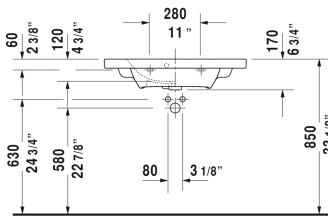

DuraStyle Furniture washbasin compact # 2337780000 / 2337780030

< 30 7/8" Inch >

Furniture washbasin compact	Dimension	Weight	Order number
with overflow, with tap platform, hardware included, wall-mounted, 30 7/8" Inch			
Colors			
00 White			
Variant			
●	30 7/8" x 15 3/4" Inch	40.6 lb	2337780000
●●●	30 7/8" x 15 3/4" Inch	40.6 lb	2337780030
Sanitary ceramics with the special WonderGliss surface finish will remain clean and attractive-looking for a long time to come. When ordering WonderGliss please add a "1" as eleventh digit to the model number.			
Space-saving siphon	1 1/4" Inch	0.9 lb	005076

All drawings contain the necessary measurements which are subject to standard tolerances. They are stated in inch & mm and are non-binding. Exact measurements, in particular for customized installation scenarios, can only be taken from the finished ceramic piece.