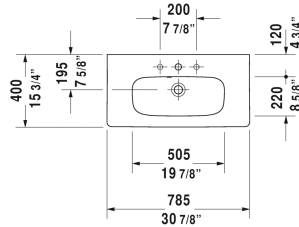

DuraStyle Furniture washbasin compact # 2337780000 / 2337780030

< 30 7/8" Inch >

Furniture washbasin compact	Dimension	Weight	Order number
with overflow, with tap platform, hardware included, wall-mounted, 30 7/8" Inch			
Colors			
00 White			
Variant			
●	30 7/8" x 15 3/4" Inch	40.6 lb	2337780000
●●●	30 7/8" x 15 3/4" Inch	40.6 lb	2337780030
Sanitary ceramics with the special WonderGliss surface finish will remain clean and attractive-looking for a long time to come. When ordering WonderGliss please add a "1" as eleventh digit to the model number.			
Space-saving siphon	1 1/4" Inch	0.9 lb	005076

All drawings contain the necessary measurements which are subject to standard tolerances. They are stated in inch & mm and are non-binding. Exact measurements, in particular for customized installation scenarios, can only be taken from the finished ceramic piece.