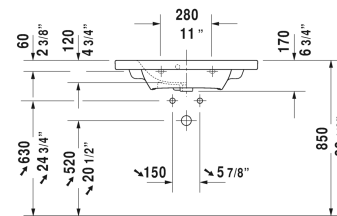

DuraStyle Furniture washbasin compact # 2337780000 / 2337780030

< 30 7/8" Inch >

Furniture washbasin compact	Dimension	Weight	Order number
with overflow, with tap platform, hardware included, wall-mounted, 30 7/8" Inch			
Colors			
00 White			
Variant			
●	30 7/8" x 15 3/4" Inch	40.6 lb	2337780000
●●●	30 7/8" x 15 3/4" Inch	40.6 lb	2337780030
Sanitary ceramics with the special WonderGliss surface finish will remain clean and attractive-looking for a long time to come. When ordering WonderGliss please add a "1" as eleventh digit to the model number.			
Space-saving siphon	1 1/4" Inch	0.9 lb	005076

All drawings contain the necessary measurements which are subject to standard tolerances. They are stated in inch & mm and are non-binding. Exact measurements, in particular for customized installation scenarios, can only be taken from the finished ceramic piece.