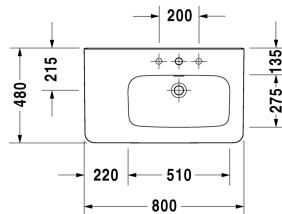

**DuraStyle Furniture washbasin asymmetric # 2326800000 / 2326800030 / 2326800060**

|< 31 1/2" Inch >|

Furniture washbasin asymmetric	Dimension	Weight	Order number
with tap platform, bowl on right side, hardware included, wall-mounted, 31 1/2" Inch			
<b>Colors</b>			
00 White			
<b>Variant</b>			
● with overflow	31 1/2" x 18 7/8" Inch	49.4 lb	2326800000
●●● with overflow	31 1/2" x 18 7/8" Inch	49.4 lb	2326800030
☒ with overflow	31 1/2" x 18 7/8" Inch	49.4 lb	2326800060
Sanitary ceramics with the special WonderGliss surface finish will remain clean and attractive-looking for a long time to come. When ordering WonderGliss please add a "1" as eleventh digit to the model number.			
Siphon for washbasin with outlet pipe 11 3/4"	1 1/4" Inch	1.3 lb	005026
<b>Suitable products</b>			
Siphon cover for # 231955, 231960, 231965, 232012, 232010, 232080, 232065, 232610, 232680, 232510, 232580, 233813,			085830
Pedestal for # 231955, 231960, 231965, 232012, 232010, 232080, 232065, 232610, 232680, 232510, 232580, 233813,			085829

*All drawings contain the necessary measurements which are subject to standard tolerances. They are stated in inch & mm and are non-binding. Exact measurements, in particular for customized installation scenarios, can only be taken from the finished ceramic piece.*