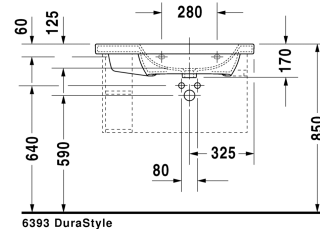

**DuraStyle Furniture washbasin asymmetric # 2326800000 / 2326800030 / 2326800060**

|< 31 1/2" Inch >|

Furniture washbasin asymmetric	Dimension	Weight	Order number
with tap platform, bowl on right side, hardware included, wall-mounted, 31 1/2" Inch			
<b>Colors</b>			
00 White			
<b>Variant</b>			
● with overflow	31 1/2" x 18 7/8" Inch	49.4 lb	2326800000
●●● with overflow	31 1/2" x 18 7/8" Inch	49.4 lb	2326800030
☒ with overflow	31 1/2" x 18 7/8" Inch	49.4 lb	2326800060
Sanitary ceramics with the special WonderGliss surface finish will remain clean and attractive-looking for a long time to come. When ordering WonderGliss please add a "1" as eleventh digit to the model number.			
Siphon for washbasin with outlet pipe 11 3/4"	1 1/4" Inch	1.3 lb	005026
<b>Suitable products</b>			
Siphon cover for # 231955, 231960, 231965, 232012, 232010, 232080, 232065, 232610, 232680, 232510, 232580, 233813,			085830
Pedestal for # 231955, 231960, 231965, 232012, 232010, 232080, 232065, 232610, 232680, 232510, 232580, 233813,			085829

*All drawings contain the necessary measurements which are subject to standard tolerances. They are stated in inch & mm and are non-binding. Exact measurements, in particular for customized installation scenarios, can only be taken from the finished ceramic piece.*