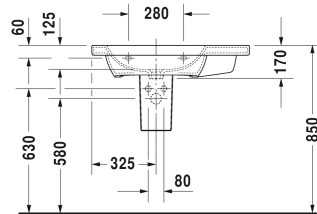

DuraStyle Furniture washbasin asymmetric # 2325800000 / 2325800030 / 2325800060

|< 31 1/2" Inch >|

6394 DuraStyle

Furniture washbasin asymmetric	Dimension	Weight	Order number
with tap platform, bowl on left side, hardware included, wall-mounted, 31 1/2" Inch			
Colors			
00 White			
Variant			
● with overflow	31 1/2" x 18 7/8" Inch	49.4 lb	2325800000
●●● with overflow	31 1/2" x 18 7/8" Inch	49.4 lb	2325800030
☒ with overflow	31 1/2" x 18 7/8" Inch	49.4 lb	2325800060
Sanitary ceramics with the special WonderGliss surface finish will remain clean and attractive-looking for a long time to come. When ordering WonderGliss please add a "1" as eleventh digit to the model number.			
Siphon for washbasin with outlet pipe 1 1/4"	1 1/4" Inch	1.3 lb	005026
Suitable products			
Siphon cover for # 231955, 231960, 231965, 232012, 232010, 232080, 232065, 232610, 232680, 232510, 232580, 233813,			085830
Pedestal for # 231955, 231960, 231965, 232012, 232010, 232080, 232065, 232610, 232680, 232510, 232580, 233813,			085829

All drawings contain the necessary measurements which are subject to standard tolerances. They are stated in inch & mm and are non-binding. Exact measurements, in particular for customized installation scenarios, can only be taken from the finished ceramic piece.