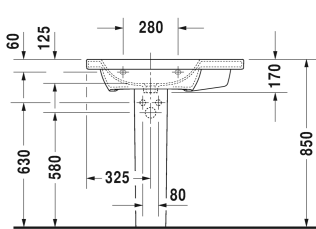

DuraStyle Furniture washbasin asymmetric # 2325800000 / 2325800030 / 2325800060

|< 31 1/2" Inch >|

6394 DuraStyle

Furniture washbasin asymmetric	Dimension	Weight	Order number
with tap platform, bowl on left side, hardware included, wall-mounted, 31 1/2" Inch			
Colors			
00 White			
Variant			
● with overflow	31 1/2" x 18 7/8" Inch	49.4 lb	2325800000
●●● with overflow	31 1/2" x 18 7/8" Inch	49.4 lb	2325800030
☒ with overflow	31 1/2" x 18 7/8" Inch	49.4 lb	2325800060
Sanitary ceramics with the special WonderGliss surface finish will remain clean and attractive-looking for a long time to come. When ordering WonderGliss please add a "1" as eleventh digit to the model number.			
Siphon for washbasin with outlet pipe 1 1/4"	1 1/4" Inch	1.3 lb	005026
Suitable products			
Siphon cover for # 231955, 231960, 231965, 232012, 232010, 232080, 232065, 232610, 232680, 232510, 232580, 233813,			085830
Pedestal for # 231955, 231960, 231965, 232012, 232010, 232080, 232065, 232610, 232680, 232510, 232580, 233813,			085829

All drawings contain the necessary measurements which are subject to standard tolerances. They are stated in inch & mm and are non-binding. Exact measurements, in particular for customized installation scenarios, can only be taken from the finished ceramic piece.