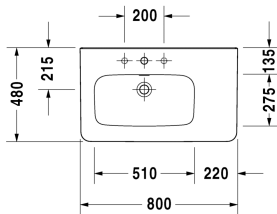

DuraStyle Furniture washbasin asymmetric # 2325800000 / 2325800030 / 2325800060

|< 31 1/2" Inch >|

6394 DuraStyle

Furniture washbasin asymmetric	Dimension	Weight	Order number
with tap platform, bowl on left side, hardware included, wall-mounted, 31 1/2" Inch			
Colors			
00 White			
Variant			
● with overflow	31 1/2" x 18 7/8" Inch	49.4 lb	2325800000
●●● with overflow	31 1/2" x 18 7/8" Inch	49.4 lb	2325800030
☒ with overflow	31 1/2" x 18 7/8" Inch	49.4 lb	2325800060
Sanitary ceramics with the special WonderGliss surface finish will remain clean and attractive-looking for a long time to come. When ordering WonderGliss please add a "1" as eleventh digit to the model number.			
Siphon for washbasin with outlet pipe 1 1/4"	1 1/4" Inch	1.3 lb	005026
Suitable products			
Siphon cover for # 231955, 231960, 231965, 232012, 232010, 232080, 232065, 232610, 232680, 232510, 232580, 233813,			085830
Pedestal for # 231955, 231960, 231965, 232012, 232010, 232080, 232065, 232610, 232680, 232510, 232580, 233813,			085829

All drawings contain the necessary measurements which are subject to standard tolerances. They are stated in inch & mm and are non-binding. Exact measurements, in particular for customized installation scenarios, can only be taken from the finished ceramic piece.