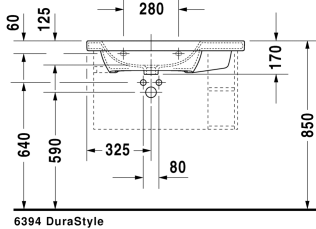

DuraStyle Furniture washbasin asymmetric # 2325800000 / 2325800030 / 2325800060

|< 31 1/2" Inch >|

6394 DuraStyle

Furniture washbasin asymmetric	Dimension	Weight	Order number
with tap platform, bowl on left side, hardware included, wall-mounted, 31 1/2" Inch			
Colors			
00 White			
Variant			
● with overflow	31 1/2" x 18 7/8" Inch	49.4 lb	2325800000
●●● with overflow	31 1/2" x 18 7/8" Inch	49.4 lb	2325800030
☒ with overflow	31 1/2" x 18 7/8" Inch	49.4 lb	2325800060
Sanitary ceramics with the special WonderGliss surface finish will remain clean and attractive-looking for a long time to come. When ordering WonderGliss please add a "1" as eleventh digit to the model number.			
Siphon for washbasin with outlet pipe 1 1/4"	1 1/4" Inch	1.3 lb	005026
Suitable products			
Siphon cover for # 231955, 231960, 231965, 232012, 232010, 232080, 232065, 232610, 232680, 232510, 232580, 233813,			085830
Pedestal for # 231955, 231960, 231965, 232012, 232010, 232080, 232065, 232610, 232680, 232510, 232580, 233813,			085829

All drawings contain the necessary measurements which are subject to standard tolerances. They are stated in inch & mm and are non-binding. Exact measurements, in particular for customized installation scenarios, can only be taken from the finished ceramic piece.